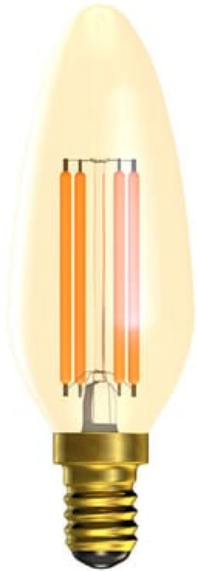

## 4W LED Vintage Candle Dimmable - SES, Amber, 2000K

The LED Vintage Lamp has become one of the most recognisable lamp types on the market. Widely used in both the hospitality & domestic sectors, the LED Vintage Lamp combines a traditional look with the energy saving benefits of LED Lighting. The Vintage Candle is an ideal replacement for inefficient light sources in wall lights and chandeliers.

- Dimmable and Non-Dimmable available
- Special extended filament to replicate traditional vintage amber glow
- Amber Glass Coating For Decorative Vintage Look
- Over 90% energy saving compared to incandescent vintage lamps
- Super low energy consumption

### Technical

Volts (V)	240
Watts (W)	4
Cap	SES/E14
Colour Temp (K)	2000
Lumens (lm)	330

Life Hours	15,000 h
Guarantee	3 Year Guarantee
Beam Angle	300°
Energy Rating	G
CRI (ra)	85
Switching Cycles	8,000
Frequency (Hz)	50/60
LED Drive Current	20 mA
Energy Consumption (kWh/1000h)	4