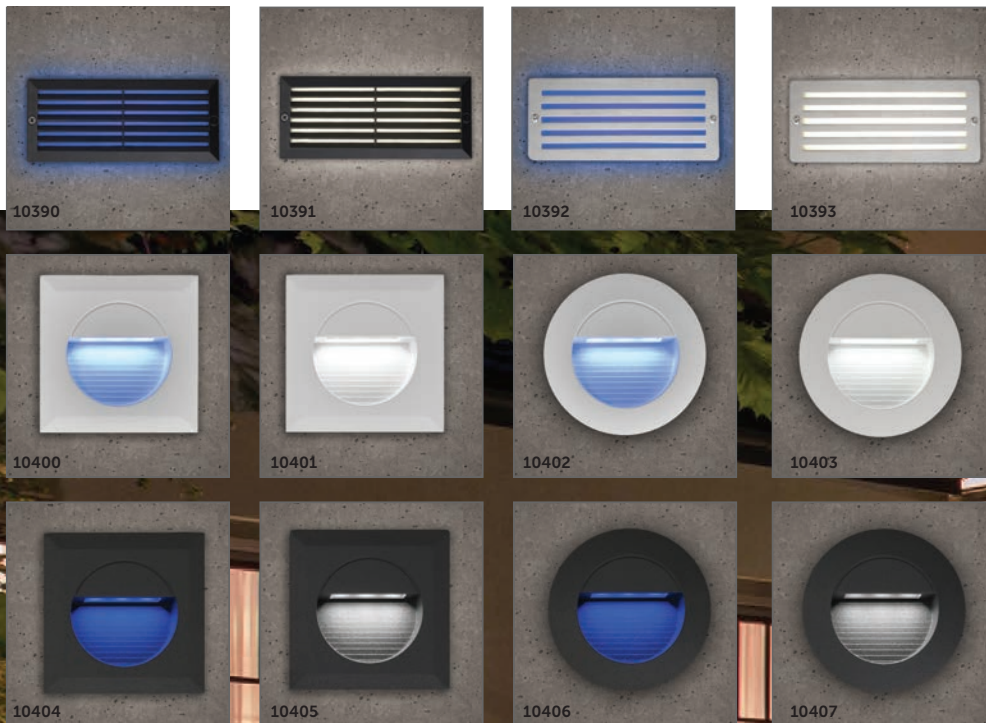

LUNA Brick / Guide Lights

Brick Lights

- IP54 5W 3500K LED Recessed Brick Light with a glass diffuser
- Available with black or stainless steel fascia including blue or white light
- Die-cast aluminium body
- Supplied with a choice of 2 face plates - plain and louvre

Guide Lights

- Miniature, recessed IP54 LED for indoor/outdoor use
- Perfect for unobtrusive guide lighting
- Die-cast aluminium body
- Creates low-level ambient lighting ideal for highlighting your outside space
- Available in round or square including blue or white light, in a choice of slate grey or white trim

Guide Lights Data

| | |
|---------------------|--------------------------------------|
| Construction | Die Cast Aluminium / Stainless Steel |
| Driver | BELL |
| LED Chip | Samsung |
| Dimensions | Ø80mm / Cut Out Ø75mm |
| Lumens | White 30 / Blue 12 |
| Wattage | 1.2W |
| Volts | 220-240 |