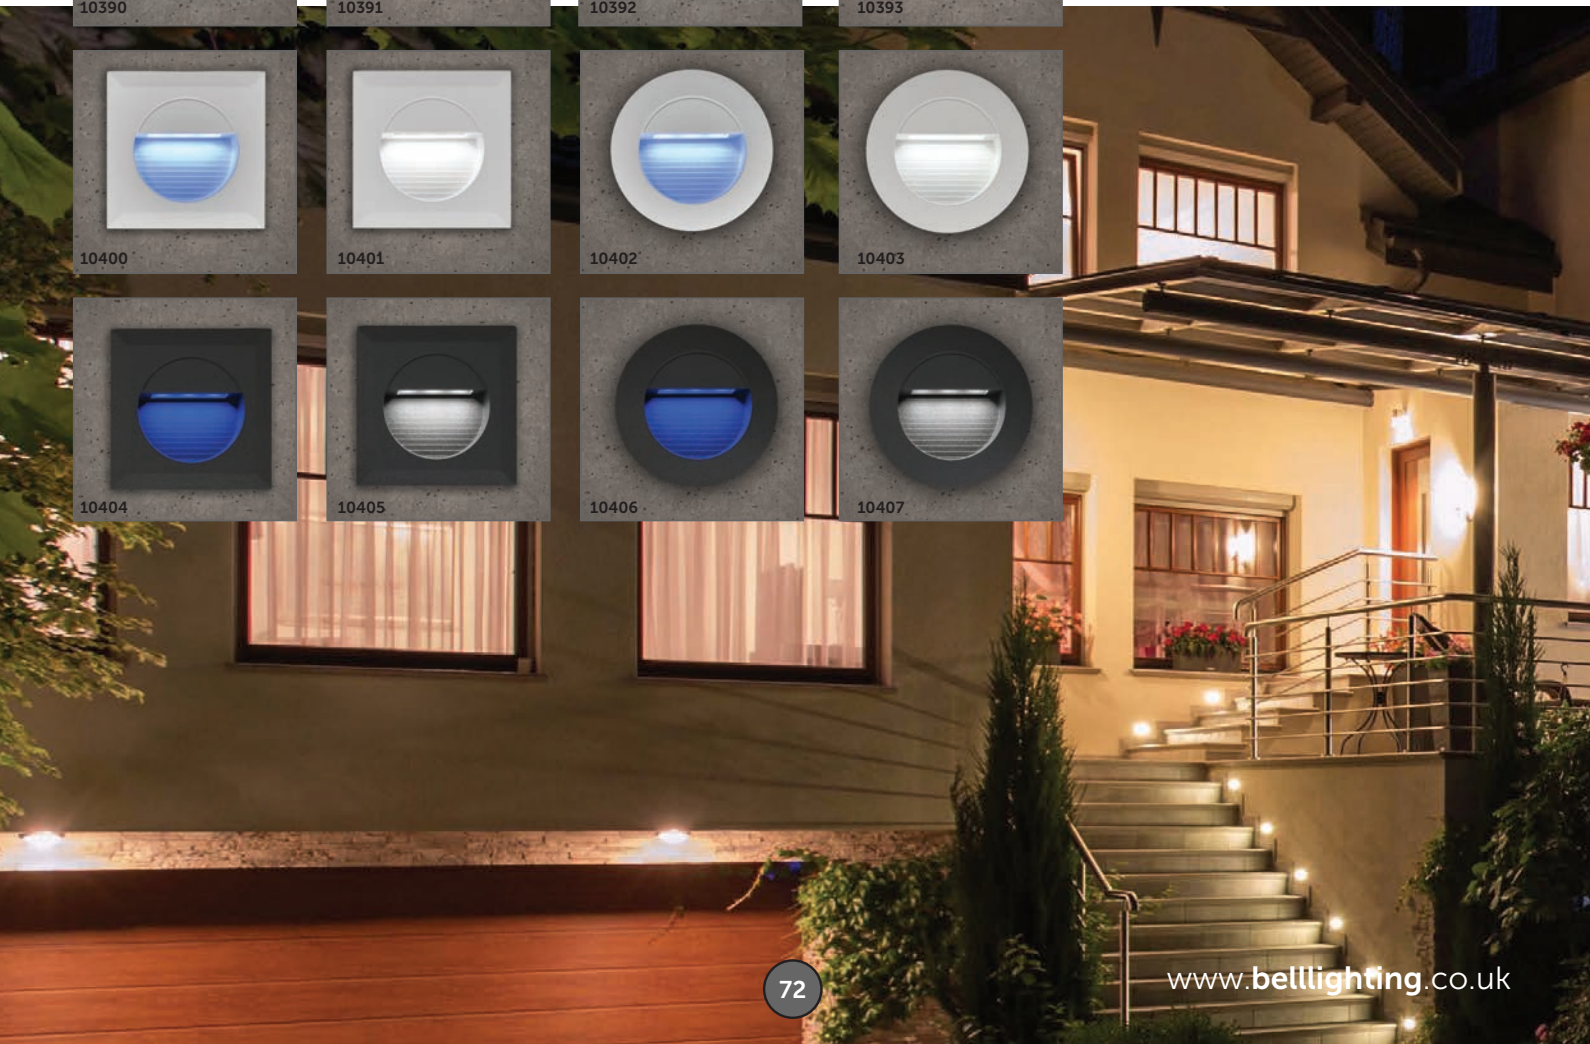

LUNA Brick / Guide Lights

Brick Lights

- IP54 5W 3500K LED Recessed Brick Light with a glass diffuser
- Available with black or stainless steel fascia including blue or white light
- Die-cast aluminium body
- Supplied with a choice of 2 face plates - plain and louvre

Guide Lights

- Miniature, recessed IP54 LED for indoor/outdoor use
- Perfect for unobtrusive guide lighting
- Die-cast aluminium body
- Creates low-level ambient lighting ideal for highlighting your outside space
- Available in round or square including blue or white light, in a choice of slate grey or white trim