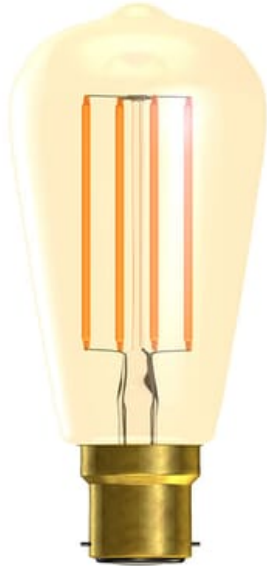

4W LED Vintage Squirrel Cage Dimmable - BC, Amber, 2000K

The LED Vintage Lamp has become one of the most recognisable lamp types on the market. Widely used in the hospitality sector and domestically alike, the LED Vintage Lamp combines a traditional look with the energy saving benefits of LED Lighting. The universally used Squirrel Cage provides a warm white glow ideal when creating mood lighting.

- Dimmable and Non-Dimmable available
- Special extended filament to replicate traditional vintage amber glow
- Amber Glass Coating For Decorative Vintage Look
- Over 90% energy saving compared to incandescent vintage lamps
- Super low energy consumption

Codes

Commodity Code	8539500000
EAN	5013588014685
Luckins Code	402388579

Technical

Volts (V)	240
Watts (W)	4
Cap	BC/B22
Colour Temp (K)	2000

Lumens (lm)	330
Life Hours	15,000 h
Guarantee	3 Year Guarantee
Beam Angle	300°
Energy Rating	G
CRI (ra)	85
Switching Cycles	8,000
Frequency (Hz)	50/60
LED Drive Current	20 mA
Energy Consumption (kWh/1000h)	4