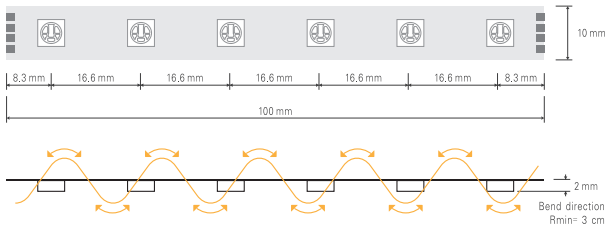

5050 RGB LED Strip 5M pack or 50m Roll 60 LED

IP rate: IP20, IP65, IP66, IP67, IP68

DC 12/24V, CE, UL, Dimmable, LM 80, 120°, 3 years

Dimensions & Available Lengths

Illuminance Distribution

Electrical & Output Data

Model No.	LUX-12WIP20-**-RGB	LUX-12WIP65-**-RGB
Strip length (mm/x LED)	100mm / 6 LED's	100mm / 6 LED's
Number LED/m	60	60
Voltage (V)	24V	24V
Ra	80	80
Beam Angle	120	120
Power (W/m)	11.52	11.52
MCD	3500-4000	3500-4000
PCB Width (mm)	10	10
IP Rating	IP20	IP65
Installation	3M VHB Self Adhesive / Mounting Clips / Aluminium Profile	