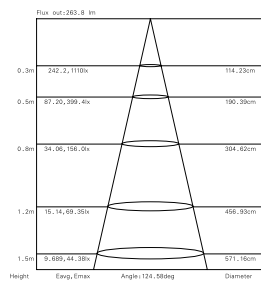

5050 RGB LED Strip 5M pack or 50m Roll 60 LED

IP rate: IP20, IP65, IP66, IP67, IP68

DC 12/24V, CE, UL, Dimmable, LM 80, 120°, 3 years

Dimensions & Available Lengths

Illuminance Distribution

Electrical & Output Data

Model No.	LUX-12WIP20-**-RGB	LUX-12WIP65-**-RGB
Strip length (mm/x LED)	100mm / 6 LED's	100mm / 6 LED's
Number LED/m	60	60
Voltage (V)	24V	24V
Ra	80	80
Beam Angle	120	120
Power (W/m)	11.52	11.52
MCD	3500-4000	3500-4000
PCB Width (mm)	10	10
IP Rating	IP20	IP65
Installation	3M VHB Self Adhesive / Mounting Clips / Aluminium Profile	