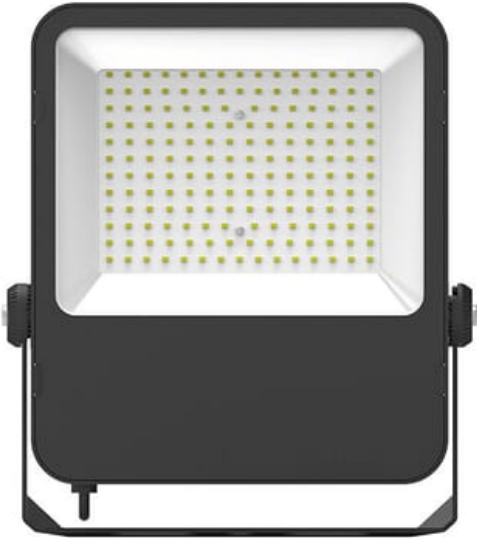

150W Skyline Slim+ LED Floodlight - 4000K

The Skyline Slim+ LED Floodlight is suitable for a wide range of applications. Available in a vast range of wattages, this low energy floodlight is ideal for any lighting project, big or small.

- Marine Grade Aluminium body
- Fully encapsulated IP65 TUV certified driver

Codes

Commodity Code	9405423990
EAN	5013588109916
Luckins Code	433826411

Technical

Volts (V)	240
Watts (W)	150
Colour Temp (K)	4000
Lumens (lm)	18000
Equivalent Watts	250 W
Life Hours	50,000 h
Guarantee	5 Year
Beam Angle	110°
CRI (ra)	80

Switching Cycles	25,000
Frequency (Hz)	50/60
LED Drive Current	1,390 mA
Energy Consumption (kWh/1000h)	150
IP Rating	IP65

Dimensions

Height	357 mm
Width	300 mm
Bell_Depth	60 mm
Individual Product Weight (no packaging)	17.2 kg