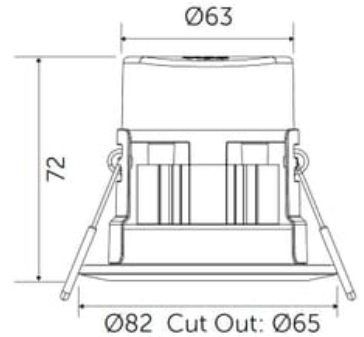

7W Firestay LED CCT Downlight - Dimmable, 3 Way CCT, 40°, Tool Free

The Firestay LED CCT 3 way colour switch downlight is one of our flagship products. Colour selectable as standard with a 7 year guarantee, the Firestay LED CCT downlight is a market leader when it comes to downlights. The front facing switch enables the user to seamlessly change the colour temperature to suit the mood of any space.

- Firestay Certification: 30, 60 and 90 minute solid joist ceilings, 30 minute I-Joist & Metal Web ceiling systems
- 6 in 1 Fixture, 3 colour temperatures, 2 bezels
- Includes satin & white magnetic bezels
- Front CCT switch
- IC rated

Codes

Commodity Code	94054099
EAN	5013588105109
Luckins Code	408243951

Technical

Volts (V)	220-240
Watts (W)	7
Colour Temp (K)	3000/4000/6000