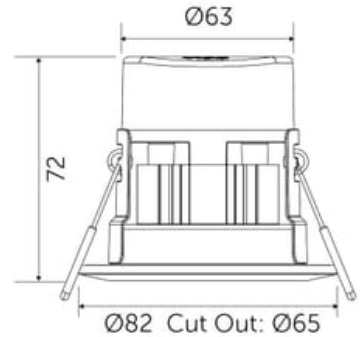

7W Firestay LED CCT Downlight - Dimmable, 3 Way CCT, 40°

The Firestay LED CCT 3 way colour switch downlight is one of our flagship products. Colour selectable as standard with a 7 year guarantee, the Firestay LED CCT downlight is a market leader when it comes to downlights. The front facing switch enables the user to seamlessly change the colour temperature to suit the mood of any space.

- Firestay Certification: 30, 60 and 90 minute solid joist ceilings, 30 minute I-Joist & Metal Web ceiling systems
- 6 in 1 Fixture, 3 colour temperatures, 2 bezels
- Includes satin & white magnetic bezels
- Front CCT switch
- IC rated

Codes

Commodity Code	94054099
EAN	5013588081878
Luckins Code	402227766

Technical

Volts (V)	220-240
Watts (W)	7
Colour Temp (K)	3000/4000/6000