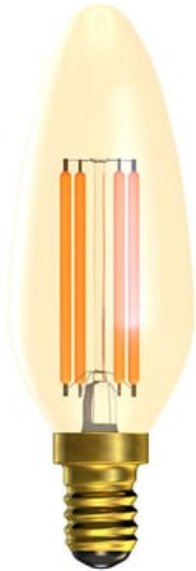

## 4W LED Vintage Candle - SES, Amber, 2000K

The LED Vintage Lamp has become one of the most recognisable lamp types on the market. Widely used in both the hospitality & domestic sectors, the LED Vintage Lamp combines a traditional look with the energy saving benefits of LED Lighting. The Vintage Candle is an ideal replacement for inefficient light sources in wall lights and chandeliers.

- Dimmable and Non-Dimmable available
- Special extended filament to replicate traditional vintage amber glow
- Amber Glass Coating For Decorative Vintage Look
- Over 90% energy saving compared to incandescent vintage lamps
- Super low energy consumption

### Technical

Volts (V)	240
Watts (W)	4
Cap	SES/E14
Colour Temp (K)	2000
Lumens (lm)	330

Life Hours	15,000 h
Guarantee	3 Year Guarantee
Beam Angle	300°
Energy Rating	G
CRI (ra)	85
Switching Cycles	8,000
Frequency (Hz)	50/60
LED Drive Current	30 mA
Energy Consumption (kWh/1000h)	4