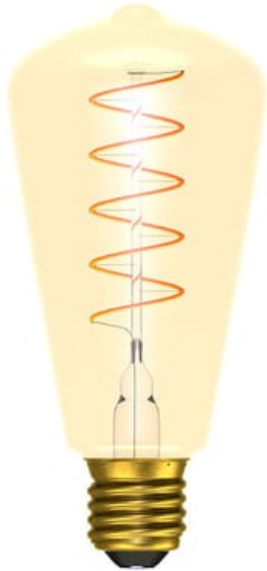

4W LED Vintage Soft Coil Vertical Filament Squirrel Cage - ES, Amber, 1800K

Our LED Soft Coil Lamps give a unique take on standard LED Vintage Lamps. Each lamp includes a decorative soft coil which makes this range of lamps ideal for accent lighting a wide variety of applications.

- Ideal replacement for Incandescent Lamps
- Smooth dimming on rotary and digital dimming systems
- Special Extended Filament to replicate traditional Vintage Amber Glow
- Amber Glass Coating for decorative vintage look
- Super low energy consumption

Codes

Commodity Code	85395000
EAN	5013588600178
Luckins Code	405627826

Technical

Volts (V)	240
Watts (W)	4
Cap	ES/E27
Colour Temp (K)	1800
Lumens (lm)	150
Life Hours	15,000 h

Guarantee	3 Year Guarantee
Beam Angle	300°
CRI (ra)	85
Switching Cycles	8,000
Frequency (Hz)	50/60
Energy Consumption (kWh/1000h)	4