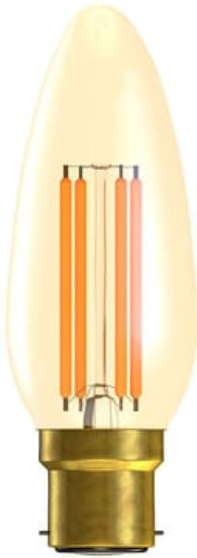

4W LED Vintage Candle - BC, Amber, 2000K

The LED Vintage Lamp has become one of the most recognisable lamp types on the market. Widely used in both the hospitality & domestic sectors, the LED Vintage Lamp combines a traditional look with the energy saving benefits of LED Lighting. The Vintage Candle is an ideal replacement for inefficient light sources in wall lights and chandeliers.

- Dimmable and Non-Dimmable available
- Special extended filament to replicate traditional vintage amber glow
- Amber Glass Coating For Decorative Vintage Look
- Over 90% energy saving compared to incandescent vintage lamps
- Super low energy consumption

Codes

Commodity Code	85395000
EAN	5013588014302
Luckins Code	404506841

Technical

Volts (V)	240
Watts (W)	4
Cap	BC/B22
Colour Temp (K)	2000
Lumens (lm)	330

Life Hours	15,000 h
Guarantee	3 Year Guarantee
Beam Angle	300°
Energy Rating	G
CRI (ra)	85
Switching Cycles	8,000
Frequency (Hz)	50/60
LED Drive Current	30 mA
Energy Consumption (kWh/1000h)	4