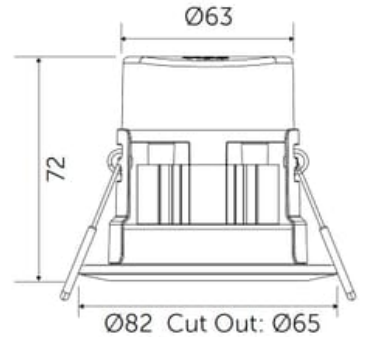

7W Firestay LED CCT Downlight - Dimmable, 3 Way CCT, 60°

The Firestay LED CCT 3 way colour switch downlight is one of our flagship products. Colour selectable as standard with a 7 year guarantee, the Firestay LED CCT downlight is a market leader when it comes to downlights. The front facing switch enables the user to seamlessly change the colour temperature to suit the mood of any space.

- Firestay Certification: 30, 60 and 90 minute solid joist ceilings, 30 minute I-Joist & Metal Web ceiling systems
- 6 in 1 Fixture, 3 colour temperatures, 2 bezels
- Includes satin & white magnetic bezels
- Front CCT switch
- IC rated

Codes

Commodity Code	94054099
EAN	5013588081861
Luckins Code	406688259

Technical

Volts (V)	220-240
Watts (W)	7
Colour Temp (K)	3000/4000/6000