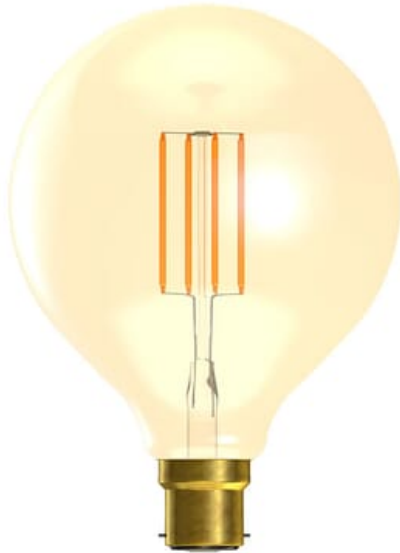

4W LED Vintage 125mm Globe - BC, Amber, 2000K

The LED Vintage Lamp has become one of the most recognisable lamp types on the market. Widely used in the hospitality sector and domestically alike, the LED Vintage Lamp combines a traditional look with the energy saving benefits of LED Lighting. With 2 sizes available, the Vintage Globes can be used in a variety of applications, whether that be a cosy lounge or large bar & restaurant.

- Dimmable and Non-Dimmable available
- Special extended filament to replicate traditional vintage amber glow
- Amber Glass Coating For Decorative Vintage Look
- Over 90% energy saving compared to Incandescent Vintage Lamps
- Super low energy consumption

Codes

Commodity Code	8539500000
EAN	5013588014364
Luckins Code	404506773

Technical

Volts (V)	240
Watts (W)	4
Cap	BC/B22
Colour Temp (K)	2000

Lumens (lm)	330
Life Hours	15,000 h
Guarantee	3 Year Guarantee
Beam Angle	300°
Energy Rating	G
CRI (ra)	85
Switching Cycles	8,000
Frequency (Hz)	50/60
LED Drive Current	30 mA
Energy Consumption (kWh/1000h)	4