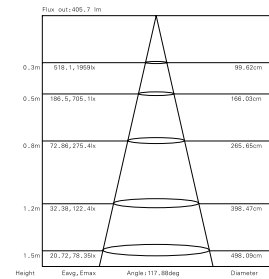

2835 LED Strip 5m Pack or 50m Roll 60 LED

Illuminance Distribution

Dimensions & Available Lengths

Electrical & Output Data

Model No.	LUX-6WIP20-**-**	LUX-6WIP65-**-**
Strip length (mm/x LED)	100mm / 6 LED's	100mm / 6 LED's
Number LED/m	60	60
Voltage (V)	24V	24V
Ra	80	80
Beam Angle	120	120
Power (W/m)	5.8	5.8
Lumen (lm/m)	588	588
PCB Width (mm)	8	8
IP Rating	IP20	IP65
Installation	3M VHB self adhesive / Mounting Clips / Aluminium Profile	

Aluminium Profiles

Light Efficiency & Lumen Output

Luminaire efficiency (3000k) 95lm/W @Ra80

LED color Ra80

◇ = Popular Color X = Niche Color

2700K	◇ 525lm
4000K	◇ 588lm
6000K	◇ 569lm

* For a 5m Pack add '5M' or '50M' for a 50m roll. For 2700K add 'WW' / 4500K add 'CW' / 6500K add 'DL'

* Eg: LUX-6WIP20-50M-CW