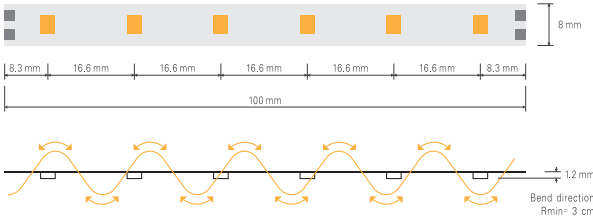

2835 LED Strip 5m Pack or 50m Roll 60 LED

Illuminance Distribution

Dimensions & Available Lengths

Electrical & Output Data

Model No.	LUX-6WIP20-**-**	LUX-6WIP65-**-**
Strip length (mm/x LED)	100mm / 6 LED's	100mm / 6 LED's
Number LED/m	60	60
Voltage (V)	24V	24V
Ra	80	80
Beam Angle	120	120
Power (W/m)	5.8	5.8
Lumen (lm/m)	588	588
PCB Width (mm)	8	8
IP Rating	IP20	IP65
Installation	3M VHB self adhesive / Mounting Clips / Aluminium Profile	

Aluminium Profiles

Light Efficiency & Lumen Output

Luminaire efficiency (3000k) 95lm/W @Ra80

LED color Ra80

◇ = Popular Color X = Niche Color

2700K	◇ 525lm
4000K	◇ 588lm
6000K	◇ 569lm

* For a 5m Pack add '5M' or '50M' for a 50m roll. For 2700K add 'WW' / 4500K add 'CW' / 6500K add 'DL'

* Eg: LUX-6WIP20-50M-CW