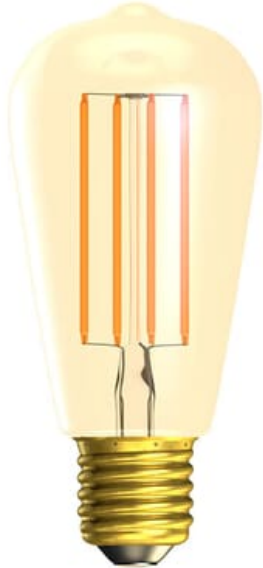

4W LED Vintage Squirrel Cage Dimmable - ES, Amber, 2000K

The LED Vintage Lamp has become one of the most recognisable lamp types on the market. Widely used in the hospitality sector and domestically alike, the LED Vintage Lamp combines a traditional look with the energy saving benefits of LED Lighting. The universally used Squirrel Cage provides a warm white glow ideal when creating mood lighting.

- Dimmable and Non-Dimmable available
- Special extended filament to replicate traditional vintage amber glow
- Amber Glass Coating For Decorative Vintage Look
- Over 90% energy saving compared to incandescent vintage lamps
- Super low energy consumption

Codes

Commodity Code	8539500000
EAN	5013588014692
Luckins Code	402388595

Technical

Volts (V)	240
Watts (W)	4
Cap	ES/E27
Colour Temp (K)	2000

Lumens (lm)	330
Life Hours	15,000 h
Guarantee	3 Year Guarantee
Beam Angle	300°
Energy Rating	G
CRI (ra)	85
Switching Cycles	8,000
Frequency (Hz)	50/60
LED Drive Current	20 mA
Energy Consumption (kWh/1000h)	4