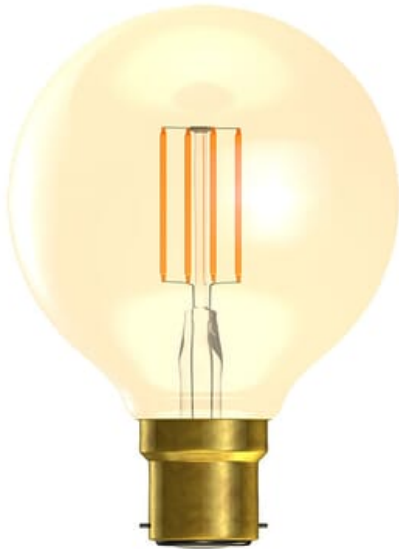

4W LED Vintage Globe - BC, Amber, 2000K

The LED Vintage Lamp has become one of the most recognisable lamp types on the market. Widely used in the hospitality sector and domestically alike, the LED Vintage Lamp combines a traditional look with the energy saving benefits of LED Lighting. With 2 sizes available, the Vintage Globes can be used in a variety of applications, whether that be a cosy lounge or large bar & restaurant.

- Dimmable and Non-Dimmable available
- Special extended filament to replicate traditional vintage amber glow
- Amber Glass Coating For Decorative Vintage Look
- Over 90% energy saving compared to Incandescent Vintage Lamps
- Super low energy consumption

Codes

Commodity Code	85395000
EAN	5013588014630
Luckins Code	400541169

Technical

Volts (V)	240
Watts (W)	4
Cap	BC/B22
Colour Temp (K)	2000

Lumens (lm)	330
Life Hours	15,000 h
Guarantee	3 Year Guarantee
Beam Angle	300°
Energy Rating	G
CRI (ra)	85
Switching Cycles	8,000
Frequency (Hz)	50/60
LED Drive Current	30 mA
Energy Consumption (kWh/1000h)	4