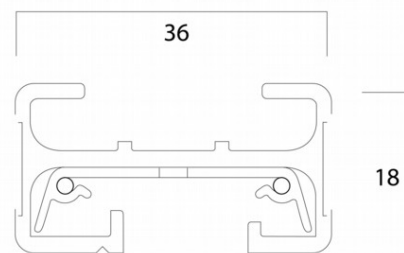

Range Name:	1-Circuit 230V
Product Type:	Track Systems
Description:	1-Circuit Track-Silver Grey-230V-8ft/2335mm-inc Dead End
Product Code:	T8-SG

Body Colour:	Silver Grey
Mounting:	-
Track Adaptor:	-
Pendant Stem Length(mm):	-
Environment:	Interior
Size(mm)	2335 x 36 x 18
Cut Out(mm):	-
Recessed Depth(mm):	-
Vertical Tilt(°):	-
Horizontal Rotation(°):	-
Light Source:	-
Lamp Type:	-
Lamp Included:	-
Lamp Base:	-
Lamp Life(Hours):	-
Lumen Output(lm):	-
Colour Temperature(k):	- -
CRI(Ra):	-
Beam Angle(°):	-
Voltage(V):	230V
Total System Power(W):	-
Lamp Current(A):	-
Power Factor:	-
Luminaire Efficacy(lm/W):	-
Class:	Class 1
Gear:	-
EAN Code:	5030785026730
Dimmability:	-
Emergency:	-
IP Rating:	IP20
Weight(kg):	1.35kg
Housing Material:	Aluminium
Material Finish:	Powder Coated
Guarantee:	5 Year Guarantee

Images, line drawings and measurements illustrated may, in some cases be approximate and for guidance only. Colour finishes will be maintained as accurately as possible but matching cannot be guaranteed.