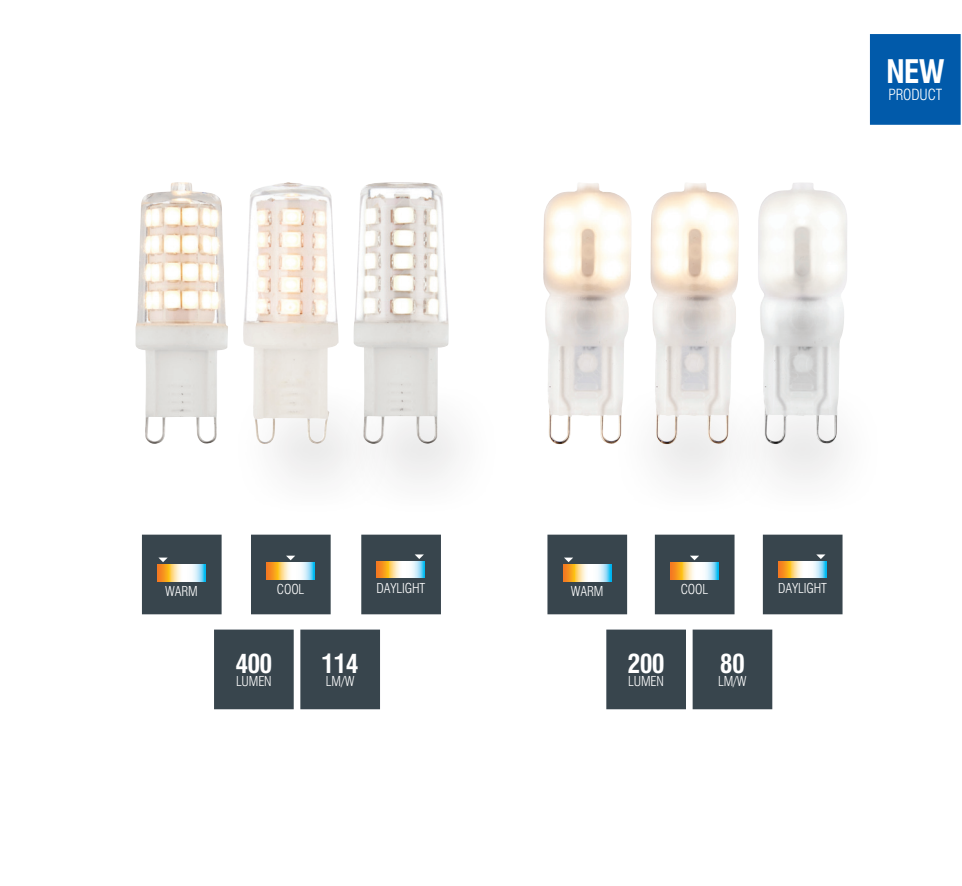

## G9 LED SMD

LED G9 lamps with a choice of colour temperature. These lamps can be used within enclosed fittings making them suitable for use in indoor, bathroom and outdoor fittings.

CODE	DESCRIPTION		K	LM	LM/W	DIMENSIONS
<b>76140</b>	G9 LED SMD 2.3W		4000	220	96	H: 47mm Dia: 17mm
<b>76139</b>	G9 LED SMD 2.3W		3000	220	96	H: 47mm Dia: 17mm

## G9 LED SMD

LED G9 lamps with a choice of colour temperature. The latest LED and driver technology ensures great performance for the lifetime of the lamp. Available in high lumen and a choice of 3000K, 4000K and 6500K.

CODE	DESCRIPTION		K	LM	LM/W	DIMENSIONS
<b>81019</b>	G9 LED SMD 3.5W		3000	400	114	H: 49mm Dia: 17mm
<b>81020</b>	G9 LED SMD 3.5W		4000	400	114	H: 49mm Dia: 17mm
<b>81021</b>	G9 LED SMD 3.5W		6500	400	114	H: 49mm Dia: 17mm
<b>76790</b>	G9 LED SMD 2.5W		3000	200	80	H: 48mm Dia: 16mm
<b>76791</b>	G9 LED SMD 2.5W		4000	200	80	H: 48mm Dia: 16mm
<b>81556</b>	G9 LED SMD 2.5W		6500	200	80	H: 48mm Dia: 16mm