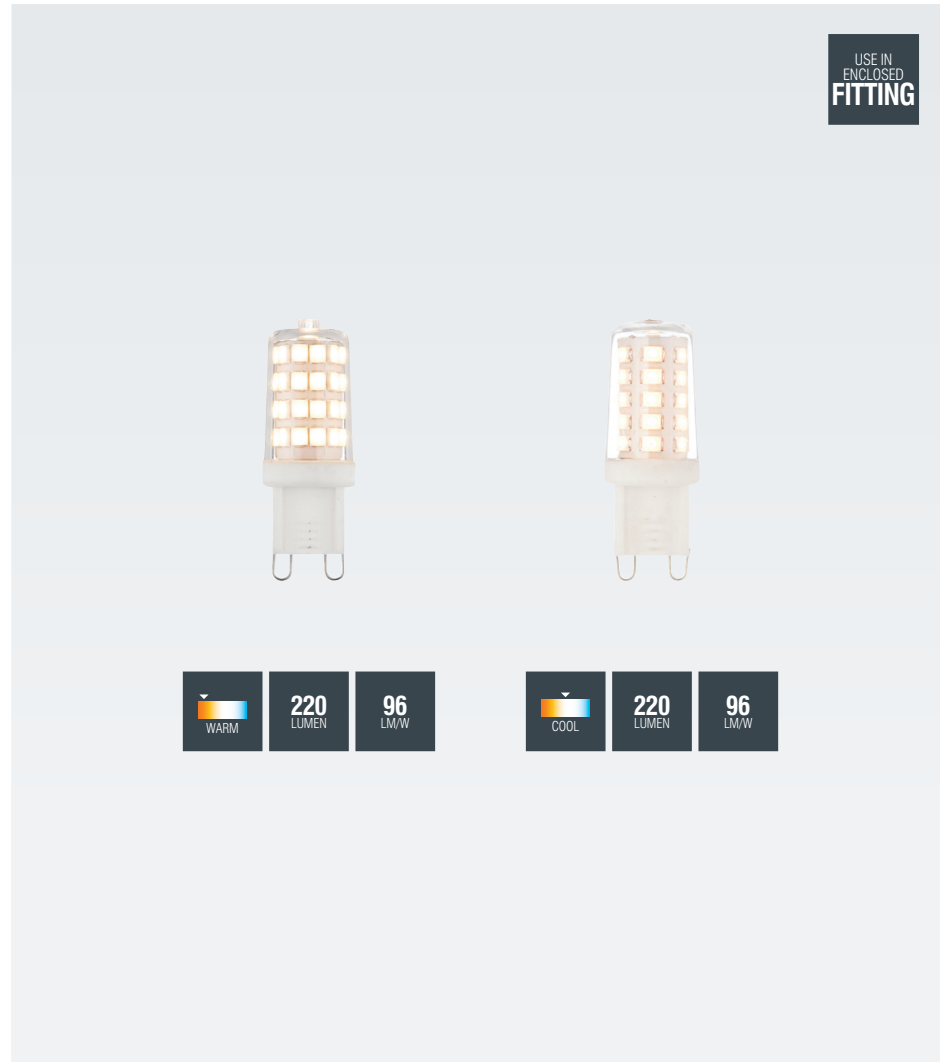

## G9 LED SMD

LED G9 lamps with a choice of colour temperature. These lamps can be used within enclosed fittings making them suitable for use in indoor, bathroom and outdoor fittings.

CODE	DESCRIPTION		K	LM	LM/W	DIMENSIONS
<b>76140</b>	G9 LED SMD 2.3W		4000	220	96	H: 47mm Dia: 17mm
<b>76139</b>	G9 LED SMD 2.3W		3000	220	96	H: 47mm Dia: 17mm

## G9 LED SMD

LED G9 lamps with a choice of colour temperature. The latest LED and driver technology ensures great performance for the lifetime of the lamp. Available in high lumen and a choice of 3000K, 4000K and 6500K.

CODE	DESCRIPTION		K	LM	LM/W	DIMENSIONS
<b>81019</b>	G9 LED SMD 3.5W		3000	400	114	H: 49mm Dia: 17mm
<b>81020</b>	G9 LED SMD 3.5W		4000	400	114	H: 49mm Dia: 17mm
<b>81021</b>	G9 LED SMD 3.5W		6500	400	114	H: 49mm Dia: 17mm
<b>76790</b>	G9 LED SMD 2.5W		3000	200	80	H: 48mm Dia: 16mm
<b>76791</b>	G9 LED SMD 2.5W		4000	200	80	H: 48mm Dia: 16mm
<b>81556</b>	G9 LED SMD 2.5W		6500	200	80	H: 48mm Dia: 16mm