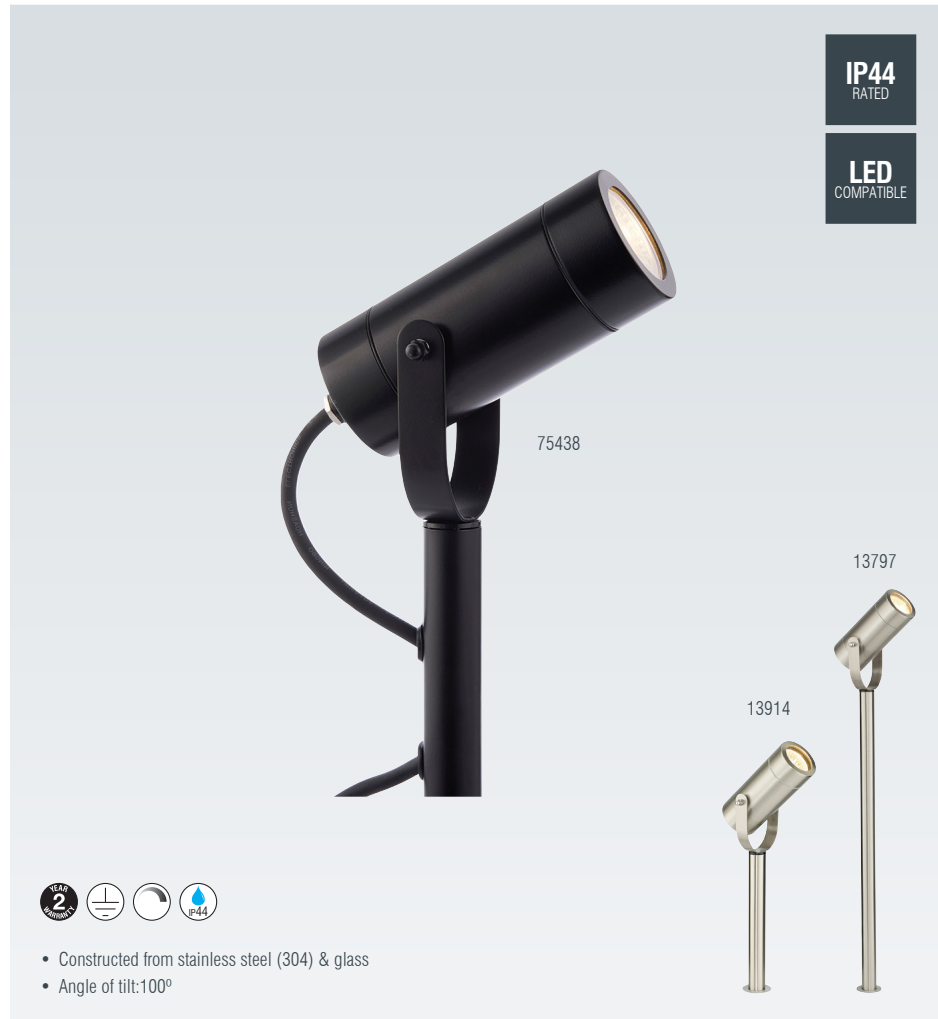

PALIN SPIKE

The Palin range gives a stunning designer look at an affordable price. It boasts a variety of options such as wall and spotlights as well as PIR versions.

| CODE | DESCRIPTION | FINISH | LAMP | DIMENSIONS |
|-------|------------------------|-----------------|-----------------|---------------------------|
| 13914 | Palin 310mm spike IP44 | Stainless steel | GU10 (required) | H: 310mm W: 90mm D: 145mm |
| 13797 | Palin 610mm spike IP44 | Stainless steel | GU10 (required) | H: 610mm W: 90mm D: 145mm |
| 75438 | Palin 310mm spike IP44 | Black | GU10 (required) | H: 330mm W: 95mm D: 160mm |