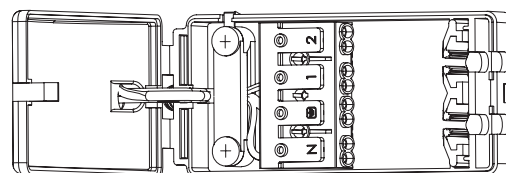

ACCESSORIES

75021, Dimmer Module 150W

Quick fit