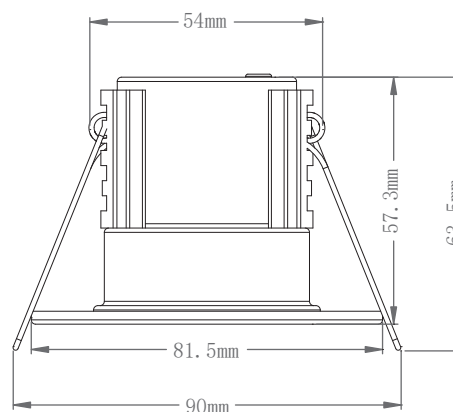

74032

ShieldECO

FEATURES

- 5 years (2 years + 3 years) extended warranty
- Constructed from steel & acrylic
- Chrome plate & clear acrylic finish
- Complete with integrated control gear
- Fire rated to 30, 60 & 90 minutes
- IP65. Suitable for bathroom zone 2
- Suitable for bathroom zone 1 if used in conjunction with a 30MA RCD

SPEC DATA

LED module wattage:	4W
Product wattage:	5W
Product Lumen:	500
Kelvin:	4000K
Energy Rating:	A++
Dimmable:	Yes
Beam Angle:	60°
Power Factor:	0.9
CRI:	80
Lifetime (Hours):	30000
LED Type:	SMD
SDCM:	<6
Product Voltage:	220-240V
IP Rating:	IP65
Cut out:	D57mm
Operating Temp:	-20 to 40 Degree
Product Weight (KG):	0.19
Minimum Cavity Depth (mm):	90mm
Terminal Block:	4-way Quick fit
Class:	2