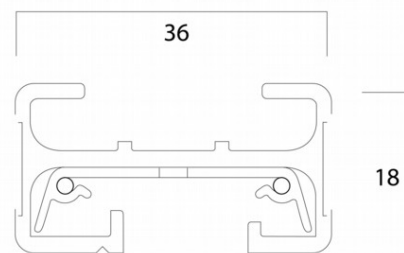

<b>Range Name:</b>	1-Circuit 230V
<b>Product Type:</b>	Track Systems
<b>Description:</b>	1-Circuit Track-Silver Grey-230V-4ft/1115mm-inc Dead End
<b>Product Code:</b>	T4-SG

<b>Body Colour:</b>	Silver Grey
<b>Mounting:</b>	-
<b>Track Adaptor:</b>	-
<b>Pendant Stem Length(mm):</b>	-
<b>Environment:</b>	Interior
<b>Size(mm)</b>	1115 x 36 x 18
<b>Cut Out(mm):</b>	-
<b>Recessed Depth(mm):</b>	-
<b>Vertical Tilt(°):</b>	-
<b>Horizontal Rotation(°):</b>	-
<b>Light Source:</b>	-
<b>Lamp Type:</b>	-
<b>Lamp Included:</b>	-
<b>Lamp Base:</b>	-
<b>Lamp Life(Hours):</b>	-
<b>Lumen Output(lm):</b>	-
<b>Colour Temperature(k):</b>	- -
<b>CRI(Ra):</b>	-
<b>Beam Angle(°):</b>	-
<b>Voltage(V):</b>	230V
<b>Total System Power(W):</b>	-
<b>Lamp Current(A):</b>	-
<b>Power Factor:</b>	-
<b>Luminaire Efficacy(lm/W):</b>	-
<b>Class:</b>	Class 1
<b>Gear:</b>	-
<b>EAN Code:</b>	5030785026198
<b>Dimmability:</b>	-
<b>Emergency:</b>	-
<b>IP Rating:</b>	IP20
<b>Weight(kg):</b>	0.68kg
<b>Housing Material:</b>	Aluminium
<b>Material Finish:</b>	Powder Coated
<b>Guarantee:</b>	5 Year Guarantee

Images, line drawings and measurements illustrated may, in some cases be approximate and for guidance only. Colour finishes will be maintained as accurately as possible but matching cannot be guaranteed.