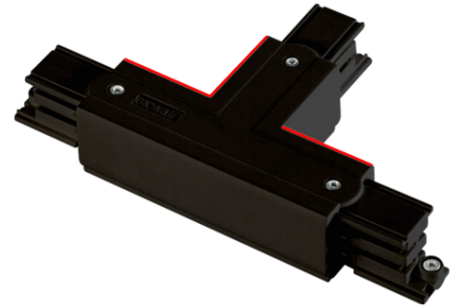

Range Name:	3-Circuit 230V Recessed
Product Type:	Track Systems
Description:	T' Connector-Black-(Suitable for incoming mains)
Product Code:	TS37-BL
Body Colour:	Black
Mounting:	-
Track Adaptor:	-
Pendant Stem Length(mm):	-
Environment:	Interior
Size(mm)	66 x 100
Cut Out(mm):	-
Recessed Depth(mm):	-
Vertical Tilt(°):	-
Horizontal Rotation(°):	-
Light Source:	-
Lamp Type:	-
Lamp Included:	-
Lamp Base:	-
Lamp Life(Hours):	-
Lumen Output(lm):	-
Colour Temperature(k):	- -
CRI(Ra):	-
Beam Angle(°):	-
Voltage(V):	230V
Total System Power(W):	-
Lamp Current(A):	-
Power Factor:	-
Luminaire Efficacy(lm/W):	-
Class:	Class 1
Gear:	-
EAN Code:	5030785028734
Dimmability:	-
Emergency:	-
IP Rating:	IP20
Weight(kg):	-
Housing Material:	Plastic
Material Finish:	Natural
Guarantee:	5 Year Guarantee