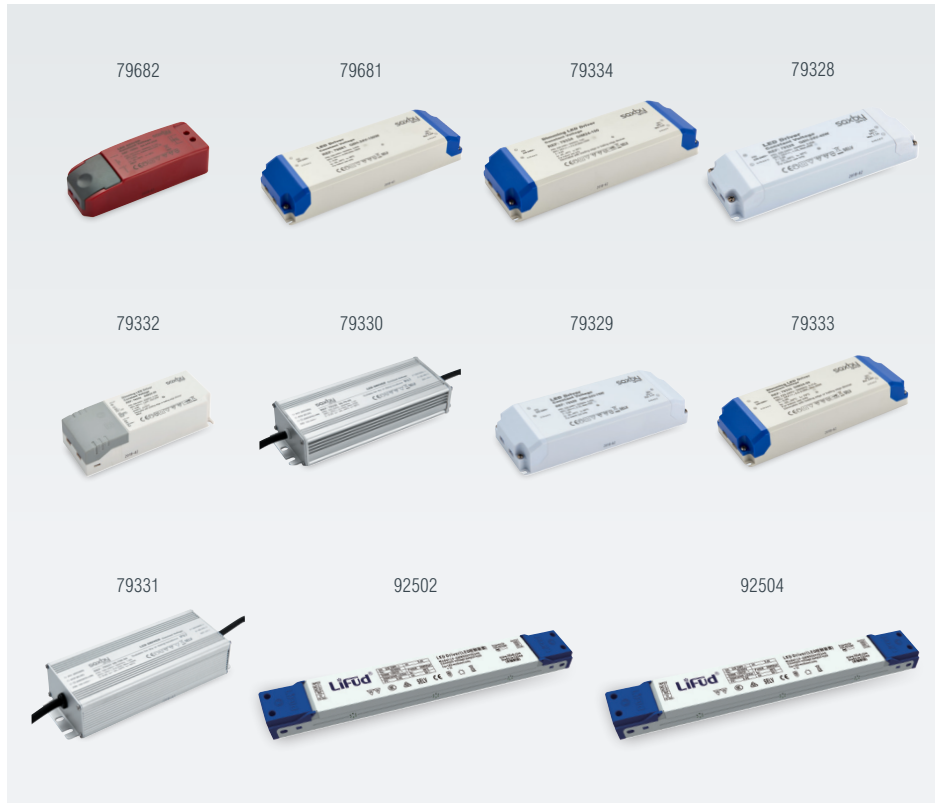

LED DRIVER CONSTANT VOLTAGE

CODE	DESCRIPTION	DIMMABLE	DIMMABLE	DIMENSIONS
79682	LED driver constant voltage 24V 20W		No	H: 28mm W: 44mm L: 113mm
92502	LED driver constant voltage 24V 30W		No	H: 21mm W: 30mm L: 245mm
79328	LED driver constant voltage 24V 40W		No	H: 24mm W: 52mm L: 166mm
92504	LED driver constant voltage 24V 60W		No	H: 21mm W: 30mm L: 285mm
79329	LED driver constant voltage 24V 75W		No	H: 32mm W: 61mm L: 184mm
79681	LED driver constant voltage 24V 150W		No	H: 34mm W: 67mm L: 210mm
79332	LED driver constant voltage 24V 25W		Yes	H: 30mm W: 52mm L: 128mm
79333	LED driver constant voltage 24V 50W		Yes	H: 32mm W: 61mm L: 184mm
79334	LED driver constant voltage 24V 100W		Yes	H: 34mm W: 67mm L: 210mm
79330	LED driver constant voltage IP67 24V 75W		No	H: 39mm W: 64mm L: 186mm
79331	LED driver constant voltage IP67 24V 150W		No	H: 40mm W: 70mm L: 191mm

ALUMINIUM PROFILES

The aluminium profile range offers a choice of recessed, surfaced and corner mount options. With a limitless application this easy to install aluminium extrusion profile range, benefits from having a push on polycarbonate diffuser which effectively conceals the LED tape and gives a softer lighting effect. Ideal for use in living rooms, cove lighting and under cabinet.

- Constructed from aluminium alloy & polycarbonate
- Supplied with fitting clips & end caps, with and without holes

CODE	DESCRIPTION	DIMMABLE	FINISH	DIMENSIONS
80497	Surface profile (slim)		Silver & opal polycarbonate	Proj: 9mm W: 17mm L: 2000mm
80498	Surface profile		Silver & opal polycarbonate	Proj: 13.5mm W: 16.5mm L: 2000mm
80499	Recessed profile		Silver & opal polycarbonate	Proj: 13.4mm W: 23.1mm L: 2000mm
80500	Plaster-in profile		Silver & opal polycarbonate	Proj: 15.4mm W: 56.9mm L: 2000mm
80501	Corner profile		Silver & opal polycarbonate	Proj: 16mm W: 16mm L: 2000mm
73671	Corner profile		Silver & opal polycarbonate	Proj: 19mm W: 19mm L: 1000mm