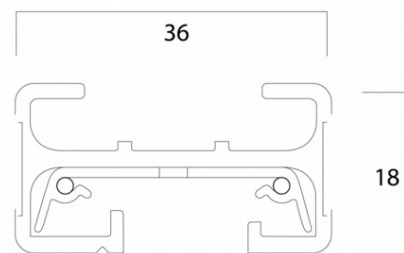

<b>Range Name:</b>	1-Circuit 230V
<b>Product Type:</b>	Track Systems
<b>Description:</b>	1-Circuit Track-Black-230V-8ft/2335mm-inc Dead End
<b>Product Code:</b>	T8-BL

<b>Body Colour:</b>	Black
<b>Mounting:</b>	-
<b>Track Adaptor:</b>	-
<b>Pendant Stem Length(mm):</b>	-
<b>Environment:</b>	Interior
<b>Size(mm)</b>	2335 x 36 x 18
<b>Cut Out(mm):</b>	-
<b>Recessed Depth(mm):</b>	-
<b>Vertical Tilt(°):</b>	-
<b>Horizontal Rotation(°):</b>	-
<b>Light Source:</b>	-
<b>Lamp Type:</b>	-
<b>Lamp Included:</b>	-
<b>Lamp Base:</b>	-
<b>Lamp Life(Hours):</b>	-
<b>Lumen Output(lm):</b>	-
<b>Colour Temperature(k):</b>	- -
<b>CRI(Ra):</b>	-
<b>Beam Angle(°):</b>	-
<b>Voltage(V):</b>	230V
<b>Total System Power(W):</b>	-
<b>Lamp Current(A):</b>	-
<b>Power Factor:</b>	-
<b>Luminaire Efficacy(lm/W):</b>	-
<b>Class:</b>	Class 1
<b>Gear:</b>	-
<b>EAN Code:</b>	5030785008699
<b>Dimmability:</b>	-
<b>Emergency:</b>	-
<b>IP Rating:</b>	IP20
<b>Weight(kg):</b>	1.35kg
<b>Housing Material:</b>	Aluminium
<b>Material Finish:</b>	Powder Coated
<b>Guarantee:</b>	5 Year Guarantee

Images, line drawings and measurements illustrated may, in some cases be approximate and for guidance only. Colour finishes will be maintained as accurately as possible but matching cannot be guaranteed.