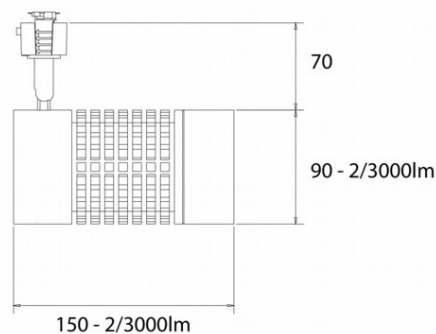

<b>Range Name:</b>	Gridspot LED
<b>Product Type:</b>	Spotlights
<b>Product Code:</b>	T322038-BL/GDL/840

<b>Body Colour:</b>	Black
<b>Mounting:</b>	Track Mounted
<b>Track Adaptor:</b>	GDL - 3-Circuit Switched Track Adaptor
<b>Pendant Stem Length(mm):</b>	-
<b>Vertical Mount:</b>	-
<b>Environment:</b>	Interior
<b>Size(mm)</b>	150 x 90
<b>Cut Out(mm):</b>	-
<b>Recessed Depth(mm):</b>	-
<b>Vertical Tilt(°):</b>	90°
<b>Horizontal Rotation(°):</b>	355°
<b>Light Source:</b>	LED
<b>Lamp Type:</b>	CREE LED
<b>Lamp Included:</b>	In Built
<b>Lamp Base:</b>	-
<b>Lamp Life(Hours):</b>	50000 hours
<b>Lumen Output(lm):</b>	2000lm
<b>Colour Temperature(k):</b>	4000k Neutral White
<b>CRI(Ra):</b>	85
<b>Beam Angle(°):</b>	38°
<b>Voltage(V):</b>	230VAC
<b>Total System Power(W):</b>	24.4W
<b>Lamp Current(A):</b>	0.102
<b>Power Factor:</b>	1
<b>Luminaire Efficacy(lm/W):</b>	82 lm/W
<b>Class:</b>	Class 1
<b>Gear:</b>	Built In
<b>EAN Code:</b>	5030785128809
<b>Dimmability:</b>	Leading/Trailing Edge Dimmable
<b>Emergency:</b>	-
<b>IP Rating:</b>	IP20
<b>Weight(kg):</b>	1kg
<b>Housing Material:</b>	Aluminium
<b>Material Finish:</b>	Powder Coated
<b>Guarantee:</b>	5 Year Guarantee

Images, line drawings and measurements illustrated may, in some cases be approximate and for guidance only. Colour finishes will be maintained as accurately as possible but matching cannot be guaranteed. Illumina Lighting are continually developing and improving its products. Technical specifications subject to change without prior notice. For full terms and conditions visit: <https://www.illumina.co.uk/terms.htm>