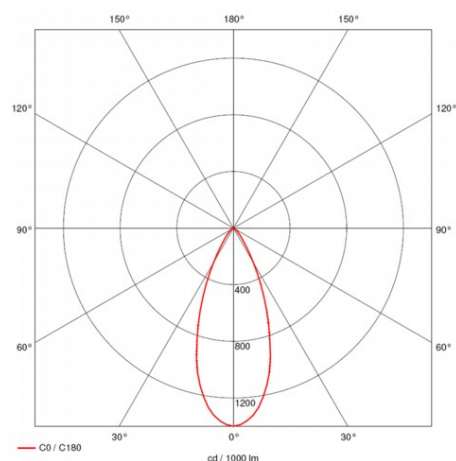

<b>Range Name:</b>	Gridspot LED
<b>Product Type:</b>	Spotlights
<b>Product Code:</b>	T322038-BL/GDL/840

<b>Body Colour:</b>	Black
<b>Mounting:</b>	Track Mounted
<b>Track Adaptor:</b>	GDL - 3-Circuit Switched Track Adaptor
<b>Pendant Stem Length(mm):</b>	-
<b>Vertical Mount:</b>	-
<b>Environment:</b>	Interior
<b>Size(mm)</b>	150 x 90
<b>Cut Out(mm):</b>	-
<b>Recessed Depth(mm):</b>	-
<b>Vertical Tilt(°):</b>	90°
<b>Horizontal Rotation(°):</b>	355°
<b>Light Source:</b>	LED
<b>Lamp Type:</b>	CREE LED
<b>Lamp Included:</b>	In Built
<b>Lamp Base:</b>	-
<b>Lamp Life(Hours):</b>	50000 hours
<b>Lumen Output(lm):</b>	2000lm
<b>Colour Temperature(k):</b>	4000k Neutral White
<b>CRI(Ra):</b>	85
<b>Beam Angle(°):</b>	38°
<b>Voltage(V):</b>	230VAC
<b>Total System Power(W):</b>	24.4W
<b>Lamp Current(A):</b>	0.102
<b>Power Factor:</b>	1
<b>Luminaire Efficacy(lm/W):</b>	82 lm/W
<b>Class:</b>	Class 1
<b>Gear:</b>	Built In
<b>EAN Code:</b>	5030785128809
<b>Dimmability:</b>	Leading/Trailing Edge Dimmable
<b>Emergency:</b>	-
<b>IP Rating:</b>	IP20
<b>Weight(kg):</b>	1kg
<b>Housing Material:</b>	Aluminium
<b>Material Finish:</b>	Powder Coated
<b>Guarantee:</b>	5 Year Guarantee