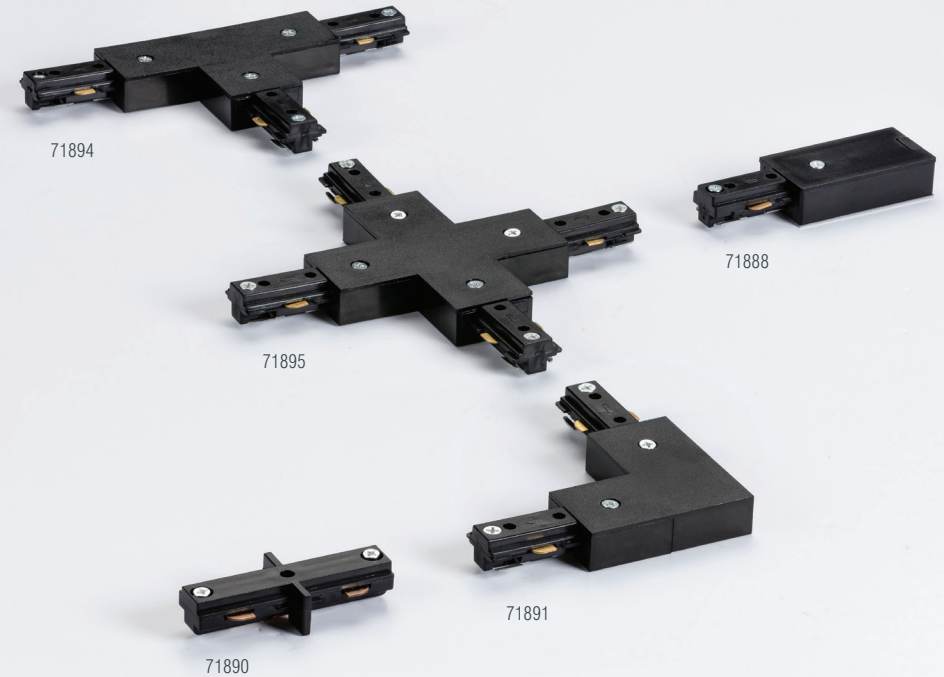

TRACK ACCESSORIES

Ideal for display purposes where great flexibility is required. The perfect fitting for retail, commercial and domestic applications.

WHITE	BLACK	SILVER	DESCRIPTION	DIMENSIONS
3TRAWI	71889	72721	Track central connector	L: 180mm H: 17mm W: 35mm
75538	71896	72728	Track pendant adaptor	L: 42mm H: 40mm W: 35mm
49145	71892	72724	Track dead End	L: 15mm H: 17mm W: 35mm
75535	71893	72725	Track flexible connector	L: 300mm H: 17mm W: 35mm
79216	79217	79218	Track suspension kit	L: 1500mm Dia: 50mm

CODE	DESCRIPTION	DIMENSIONS
81022	NEW Track suspension kit Stainless Steel 3m	L: 3000mm Dia: 8mm

TRACK ACCESSORIES

WHITE	BLACK	SILVER	DESCRIPTION	DIMENSIONS
75537	71895	72727	Track x connector	L: 182mm H: 17mm W: 182mm
3TRAWP	71888	72720	Track live end	L: 107mm H: 17mm W: 35mm
3TRAWIS	71890	72722	Track internal connector	L: 79mm H: 17mm W: 35mm
3TRAWL	71891	72723	Track l connector	L: 107mm H: 17mm W: 107mm
75536	71894	72726	Track t connector	L: 180mm H: 17mm W: 107mm