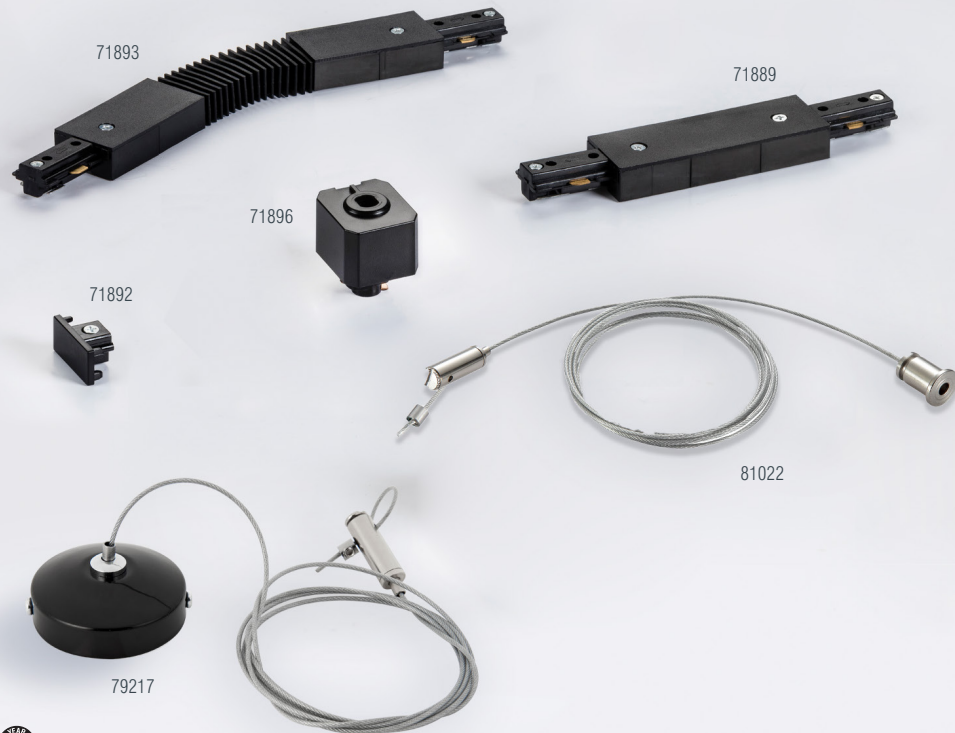

TRACK ACCESSORIES

Ideal for display purposes where great flexibility is required. The perfect fitting for retail, commercial and domestic applications.

WHITE	BLACK	SILVER	DESCRIPTION	DIMENSIONS
3TRAWI	71889	72721	Track central connector	L: 180mm H: 17mm W: 35mm
75538	71896	72728	Track pendant adaptor	L: 42mm H: 40mm W: 35mm
49145	71892	72724	Track dead End	L: 15mm H: 17mm W: 35mm
75535	71893	72725	Track flexible connector	L: 300mm H: 17mm W: 35mm
79216	79217	79218	Track suspension kit	L: 1500mm Dia: 50mm

CODE	DESCRIPTION	DIMENSIONS
81022	NEW Track suspension kit Stainless Steel 3m	L: 3000mm Dia: 8mm

TRACK ACCESSORIES

WHITE	BLACK	SILVER	DESCRIPTION	DIMENSIONS
75537	71895	72727	Track x connector	L: 182mm H: 17mm W: 182mm
3TRAWP	71888	72720	Track live end	L: 107mm H: 17mm W: 35mm
3TRAWIS	71890	72722	Track internal connector	L: 79mm H: 17mm W: 35mm
3TRAWL	71891	72723	Track l connector	L: 107mm H: 17mm W: 107mm
75536	71894	72726	Track t connector	L: 180mm H: 17mm W: 107mm