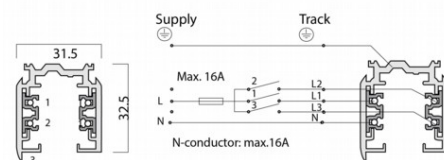

<b>Range Name:</b>	3-Circuit 230V
<b>Product Type:</b>	Track Systems
<b>Description:</b>	3-Circuit Track-White-230V-6.5ft/2000mm-(Dead End not included)
<b>Product Code:</b>	TS4200-WH

<b>Body Colour:</b>	White
<b>Mounting:</b>	-
<b>Track Adaptor:</b>	-
<b>Pendant Stem Length(mm):</b>	-
<b>Environment:</b>	Interior
<b>Size(mm)</b>	2000 x 32.5 x 31.5
<b>Cut Out(mm):</b>	-
<b>Recessed Depth(mm):</b>	-
<b>Vertical Tilt(°):</b>	-
<b>Horizontal Rotation(°):</b>	-
<b>Light Source:</b>	-
<b>Lamp Type:</b>	-
<b>Lamp Included:</b>	-
<b>Lamp Base:</b>	-
<b>Lamp Life(Hours):</b>	-
<b>Lumen Output(lm):</b>	-
<b>Colour Temperature(k):</b>	--
<b>CRI(Ra):</b>	-
<b>Beam Angle(°):</b>	-
<b>Voltage(V):</b>	230V
<b>Total System Power(W):</b>	-
<b>Lamp Current(A):</b>	-
<b>Power Factor:</b>	-
<b>Luminaire Efficacy(lm/W):</b>	-
<b>Class:</b>	Class 1
<b>Gear:</b>	-
<b>EAN Code:</b>	5030785015529
<b>Dimmability:</b>	-
<b>Emergency:</b>	-
<b>IP Rating:</b>	IP20
<b>Weight(kg):</b>	1.8kg
<b>Housing Material:</b>	Aluminium
<b>Material Finish:</b>	Powder Coated
<b>Guarantee:</b>	5 Year Guarantee

1. Live conductors
2. Neutral conductor
3. Lip ensures adaptor can only fit when correctly aligned

Images, line drawings and measurements illustrated may, in some cases be approximate and for guidance only. Colour finishes will be maintained as accurately as possible but matching cannot be guaranteed.