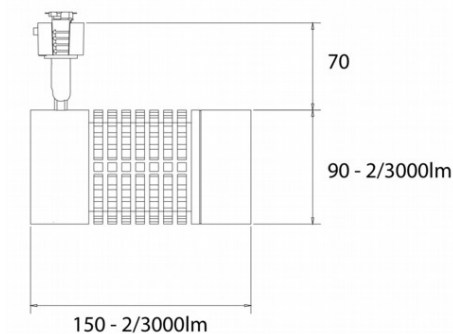

Range Name:	Gridspot LED
Product Type:	Spotlights
Product Code:	T322038-WH/SDL/840

Body Colour:	White
Mounting:	Track Mounted
Track Adaptor:	SDL - 1-Circuit Switched Track Adaptor
Pendant Stem Length(mm):	-
Vertical Mount:	-
Environment:	Interior
Size(mm)	150 x 90
Cut Out(mm):	-
Recessed Depth(mm):	-
Vertical Tilt(°):	90°
Horizontal Rotation(°):	355°
Light Source:	LED
Lamp Type:	CREE LED
Lamp Included:	In Built
Lamp Base:	-
Lamp Life(Hours):	50000 hours
Lumen Output(lm):	2000lm
Colour Temperature(k):	4000k Neutral White
CRI(Ra):	85
Beam Angle(°):	38°
Voltage(V):	230VAC
Total System Power(W):	24.4W
Lamp Current(A):	0.102
Power Factor:	1
Luminaire Efficacy(lm/W):	82 lm/W
Class:	Class 1
Gear:	Built In
EAN Code:	5030785128908
Dimmability:	Leading/Trailing Edge Dimmable
Emergency:	-
IP Rating:	IP20
Weight(kg):	1kg
Housing Material:	Aluminium
Material Finish:	Powder Coated
Guarantee:	5 Year Guarantee

Images, line drawings and measurements illustrated may, in some cases be approximate and for guidance only. Colour finishes will be maintained as accurately as possible but matching cannot be guaranteed.