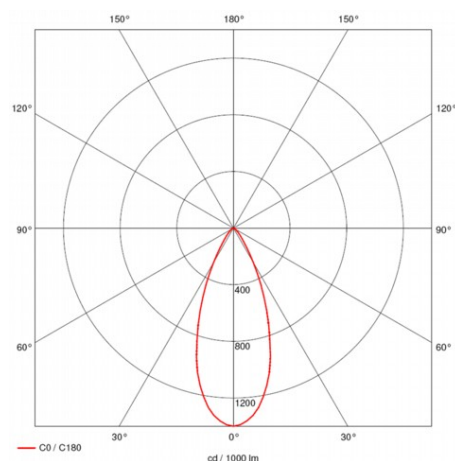

Range Name:	Gridspot LED
Product Type:	Spotlights
Product Code:	T322038-WH/SDL/840

Body Colour:	White
Mounting:	Track Mounted
Track Adaptor:	SDL - 1-Circuit Switched Track Adaptor
Pendant Stem Length(mm):	-
Vertical Mount:	-
Environment:	Interior
Size(mm)	150 x 90
Cut Out(mm):	-
Recessed Depth(mm):	-
Vertical Tilt(°):	90°
Horizontal Rotation(°):	355°
Light Source:	LED
Lamp Type:	CREE LED
Lamp Included:	In Built
Lamp Base:	-
Lamp Life(Hours):	50000 hours
Lumen Output(lm):	2000lm
Colour Temperature(k):	4000k Neutral White
CRI(Ra):	85
Beam Angle(°):	38°
Voltage(V):	230VAC
Total System Power(W):	24.4W
Lamp Current(A):	0.102
Power Factor:	1
Luminaire Efficacy(lm/W):	82 lm/W
Class:	Class 1
Gear:	Built In
EAN Code:	5030785128908
Dimmability:	Leading/Trailing Edge Dimmable
Emergency:	-
IP Rating:	IP20
Weight(kg):	1kg
Housing Material:	Aluminium
Material Finish:	Powder Coated
Guarantee:	5 Year Guarantee

Images, line drawings and measurements illustrated may, in some cases be approximate and for guidance only. Colour finishes will be maintained as accurately as possible but matching cannot be guaranteed.