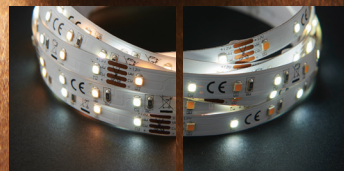

FLEXLINE CCT KIT

Flexible LED strip lighting kit, using Colour Changing Technology (CCT). Energy efficient and easy to install. The 24W LEDs produce up to 2500 lumens of warm white through to cool white light at the press of a button using the supplied remote control. Ideal for kitchens, creating mood lighting indoors and illuminating cabinets.

CCT
TECHNOLOGY

2500
LM

5M
ROLL

- Constructed from white polymer film
- 24W LED tape module (SMD) CCT
- Cut to required length

Full colour control from warm white to daylight white.

Kit contents: 1 x in-line 24W driver with UK 3 pin plug (0.5 mains & 1.5m LV), 1 x 5000mm, 1 x remote control, 1 x receiver

CODE	DESCRIPTION	K	LM	LM/W	DIMENSIONS
73666	Flexline 5m kit CCT 24W	2900/4500/6000	2500	104	L: 5000mm W: 10mm Proj: 2.5mm

FLEXLINE KIT

Flexline is an indoor LED tape; an energy efficient, adaptable and flexible lighting solution. With its flexible polymer PCB and adhesive backing, it is perfect for accent lighting or mood lighting; use it on bookshelves to highlight ornaments and in kitchens for fully flexible lighting. This complete kit includes everything you need for a quick and easy installation.

1260
LM

5M
ROLL

- Constructed from white polymer film
- 12W LED module (SMD)
- Cut to required length

Kit includes: 1 x in-line driver with UK 3 pin plug & 0.5m mains cable, 1 x 1.5m extension cable, 1 x 5m strip with 150 SMD 3528