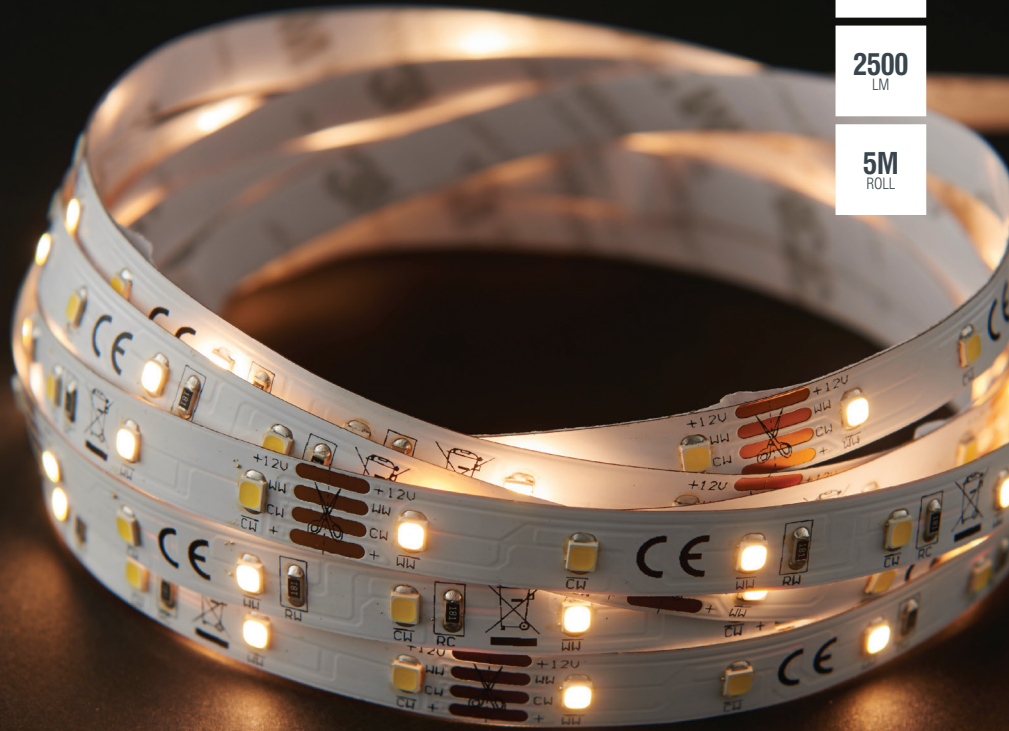

FLEXLINE CCT KIT

Flexible LED strip lighting kit, using Colour Changing Technology (CCT). Energy efficient and easy to install. The 24W LEDs produce up to 2500 lumens of warm white through to cool white light at the press of a button using the supplied remote control. Ideal for kitchens, creating mood lighting indoors and illuminating cabinets.

CCT
TECHNOLOGY

2500
LM

5M
ROLL

- Constructed from white polymer film
- 24W LED tape module (SMD) CCT
- Cut to required length

Full colour control from warm white to daylight white.

Kit contents: 1 x in-line 24W driver with UK 3 pin plug (0.5 mains & 1.5m LV), 1 x 5000mm, 1 x remote control, 1 x receiver

CODE	DESCRIPTION	K	LM	LM/W	DIMENSIONS
73666	Flexline 5m kit CCT 24W	2900/4500/6000	2500	104	L: 5000mm W: 10mm Proj: 2.5mm

FLEXLINE KIT

Flexline is an indoor LED tape; an energy efficient, adaptable and flexible lighting solution. With its flexible polymer PCB and adhesive backing, it is perfect for accent lighting or mood lighting; use it on bookshelves to highlight ornaments and in kitchens for fully flexible lighting. This complete kit includes everything you need for a quick and easy installation.

1260
LM

5M
ROLL

- Constructed from white polymer film
- 12W LED module (SMD)
- Cut to required length

Kit includes: 1 x in-line driver with UK 3 pin plug & 0.5m mains cable, 1 x 1.5m extension cable, 1 x 5m strip with 150 SMD 3528