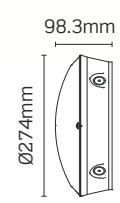

# RadiaLED® Rapid 16W Modular

Unique, clip-in tool-less LED gear tray

- Designed with electricians, for electricians
- Unique, clip in tool-less LED gear tray design
- Four side 20mm conduit entry points