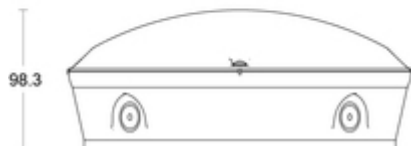

Origin of manufacturer

China

Warranty

2 years standard warranty extends to 5 years when registered within the first year of purchase (See Website for terms and conditions) Body must be registered with the module

Construction

Primary Material

Polycarbonate

Outer Diffuser

Polycarbonate

Packaging

Quantity Per Outer Carton

8

Outer carton(L)- cm

72

Outer carton(W)- cm

37

Outer carton(H)- cm

46.5

Outer carton overall dimensions

72 x 37 x 46.5cm

Product Bar Code EAN-13 Number

5052544106392

Outer carton Bar Code ITF-14 Number

15052544106399

Standards & Approvals

Manufactured In Accordance To

BS EN 60598-2-1

CE Marked

Yes

Date code/Purchase order No.

Yes

Certificate Of Conformity

Available on request

Accredited Members

LIA, ISO9001:2015, ISO14001:2015