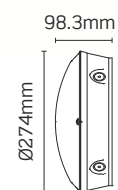

RadiaLED® Rapid 12W Modular

Unique, clip-in tool-less LED gear tray

- Designed with electricians, for electricians
- Unique, clip in tool-less LED gear tray design
- Four side 20mm conduit entry points

RATING
 CLASS 2
 CLASS 1 (EM)
 CRI: RA
 WARRANTY*
 RATING
 SENSING
 DIM OPTIONS
 EM OPTIONS
 WHITE