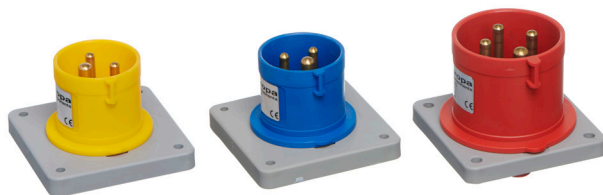

IP44 Angled Panel Mount Socket

Part Number	Voltage	Amps	No. of Poles	Price	Per
IPSA163F	110V	16A	2P + E	£5.95	1
IPSA323F	110V	32A		£8.91	1
IPSA163P	230V	16A	2P + E	£5.52	1
IPSA323P	230V	32A		£8.49	1
IPSA164N	415V	16A	3P + E	£6.22	1
IPSA324N	415V	32A		£9.19	1
IPSA165N	415V	16A	3P + N + E	£7.46	1
IPSA325N	415V	32A		£10.42	1

IP44 Appliance Inlet

PG21 Cable Entry

Part Number	Voltage	Amps	No. of Poles	Price	Per
IAP163F	110V	16A	2P + E	£7.30	1
IAP323F	110V	32A		£8.38	1
IAP163P	230V	16A	2P + E	£6.89	1
IAP323P	230V	32A		£8.45	1
IAP164N	400V	16A	3P + E	£7.30	1
IAP324N	400V	32A		£9.42	1
IAP165N	400V	16A	3P + N + E	£7.10	1
IAP325N	400V	32A		£10.85	1

IP44 Panel Mount Appliance Inlet

Part Number	Voltage	Amps	No. of Poles	Price	Per
IAPP163F	110V	16A	2P + E	£5.68	1
IAPP323F	110V	32A		£7.18	1
IAPP163P	230V	16A	2P + E	£5.60	1
IAPP323P	230V	32A		£7.07	1
IAPP164N	415V	16A	3P + E	£6.10	1
IAPP324N	415V	32A		£8.54	1
IAPP165N	415V	16A	3P + N + E	£7.10	1
IAPP325N	415V	32A		£9.77	1

IP67 Industrial Plugs

Range
Extended

Part Number	Voltage	Amps	No. of Poles	Price	Per
IPW163F	110V	16A	2P + E	£5.70	1
IPW323F	110V	32A		£9.23	1
IPW163P	230V	16A	2P + E	£5.69	1
IPW323P	230V	32A		£9.23	1
IPW633P	230V	63A	2P + E	£31.58	1
IPW1253P	230V	125A		£94.55	1
IPW164N	415V	16A	3P + E	£6.63	1
IPW324N	415V	32A		£10.00	1
IPW634N	415V	63A	3P + E	£35.69	1
IPW1254N	415V	125A		£111.99	1
IPW165N	415V	16A	3P + N + E	£8.47	1
IPW325N	415V	32A		£11.25	1
IPW635N	415V	63A	3P + N + E	£39.87	1
IPW1255N	415V	125A		£118.23	1