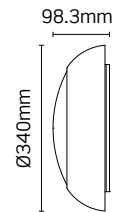

# RadiaLED® Rapid 12W with rim

NEW

2.5x faster to install than traditional LED bulkheads

- Designed with electricians, for electricians
- Unique, clip in tool-less LED gear tray design
- Four side 20mm conduit entry points

CODE	DESCRIPTION	COL TEMP.	DIM.	WATT	LUMENS	LPCW
JC070075	RadiaLED Rapid with rim	4000K	No	12W	1250	104
JC070076	RadiaLED Rapid emergency with rim	4000K	No	12W	1250	104
JC070079	RadiaLED Rapid microwave on/off with rim	4000K	No	12W	1250	104
JC070203	4 security screws for RadiaLED Rapid	-	-	-	-	-
JC070204	Tool for RadiaLED Rapid security screws	-	-	-	-	-