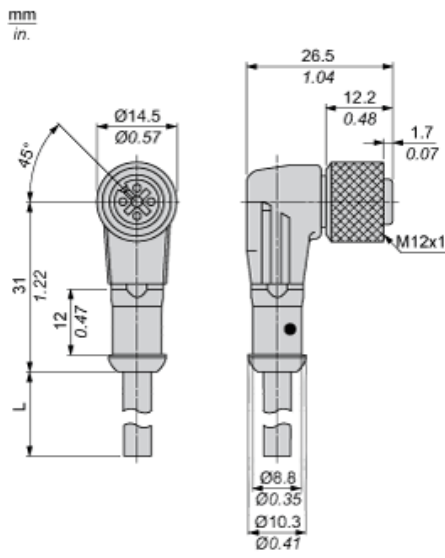

Complementary

Electrical connection	Elbowed female connector M12, 4 pins
Cable connector fixing	Screw-on
Collar material	Metal
Status LED	Without
Cable length	10 m
Cable outer diameter	5.2 mm
Cable composition	4 x 0.34 mm ²
Wire insulation material	PUR
[Ue] rated operational voltage	250 V AC 300 V DC
[In] rated current	4 A
Contact resistance	5000 µOhm
Minimum insulating resistance	1 GΩ
Net weight	0.37 kg

Packing Units

Unit Type of Package 1	PCE
Number of Units in Package 1	1
Package 1 Height	2.000 cm
Package 1 Width	2.900 cm
Package 1 Length	3.900 cm
Package 1 Weight	302.000 g
Unit Type of Package 2	S02
Number of Units in Package 2	10
Package 2 Height	15.000 cm
Package 2 Width	30.000 cm
Package 2 Length	40.000 cm
Package 2 Weight	3.402 kg
Unit Type of Package 3	P06
Number of Units in Package 3	160
Package 3 Height	77.000 cm
Package 3 Width	80.000 cm
Package 3 Length	60.000 cm
Package 3 Weight	64.740 kg

Contractual warranty

Warranty	18 months
----------	-----------

Dimensions

L : Length of cable

Connections and Schemes

Connector

BN : Brown
BK : Black
BU : Blue
WH : White

Recommended replacement(s)