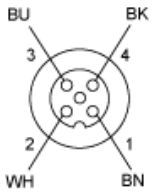

Contractual warranty

Warranty	18 months
----------	-----------

Dimensions

L : Length of cable

Connections and Schemes

Connector

BN : Brown
BK : Black
BU : Blue
WH : White

Recommended replacement(s)