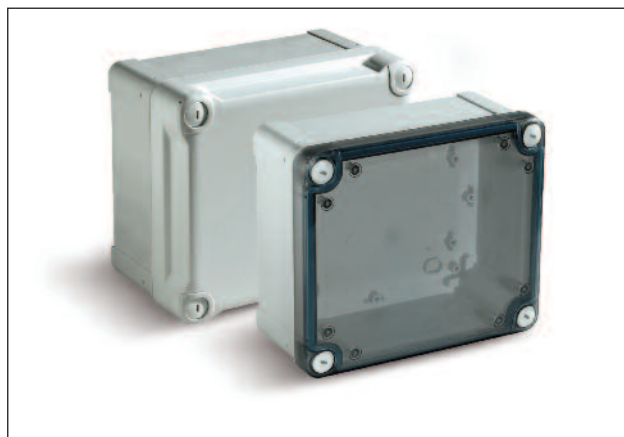

NSYTBS

ABS Industrial Boxes with Opaque Lid

Industrial boxes made of ABS and coated in RAL7035 grey epoxy paint, opaque lid.

Features and Benefits

- Halogen free insulating plastic materials
- Resistant against rusting and corrosion by chemical or atmospheric agents
- IK07
- For indoor or outdoor use

ABS Industrial Box with Opaque Lid.

TYPE	Height mm	Width mm	Depth mm	IP Rating	Pack Cont.
NSYTBS775	74	74	54	IP66	1
NSYTBS885	89	89	54	IP66	1
NSYTBS1176	116	74	62	IP66	1
NSYTBS11116	116	116	62	IP66	1
NSYTBS1397	138	93	72	IP66	1
NSYTBS16128	164	121	87	IP66	1
NSYTBS19128	192	121	87	IP66	1
NSYTBS191210H	192	121	105	IP66	1
NSYTBS19168	193	164	87	IP66	1
NSYTBS191610H	193	164	105	IP66	1
NSYTBS24198	241	194	87	IP66	1
NSYTBS241910H	241	194	105	IP66	1
NSYTBS241912H	241	194	127	IP66	1
NSYTBS29248	291	241	88	IP66	1
NSYTBS292412	291	241	128	IP66	1
NSYTBS292412H	291	241	128	IP66	1
NSYTBS292416H	291	241	168	IP66	1
NSYTBS342912	341	291	128	IP66	1
NSYTBS342916H	341	291	168	IP66	1

Mounting plates and hinges available on request - Please contact customer services

NSYTBS T

ABS Industrial Boxes with Smoked Transparent Lids

Industrial boxes made of ABS and coated in RAL7035 grey epoxy paint, complete with smoked transparent lid.