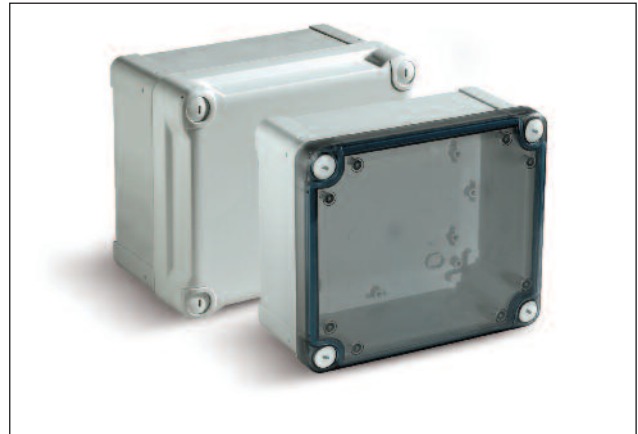

NSYTBS T

ABS Industrial Boxes with Smoked Transparent Lids

Industrial boxes made of ABS and coated in RAL7035 grey epoxy paint, complete with smoked transparent lid.

Features and Benefits

- Halogen free insulating plastic materials
- Resistant against rusting and corrosion by chemical or atmospheric agents
- IK07
- For indoor or outdoor use

ABS Industrial Box with Transparent Smoked Lid.

TYPE	Height mm	Width mm	Depth mm	IP Rating	Pack Cont.
NSYTBS1397T	138	93	72	IP66	1
NSYTBS16128T	164	121	87	IP66	1
NSYTBS19128T	192	121	87	IP66	1
NSYTBS191210HT	192	121	105	IP66	1
NSYTBS19168T	193	164	87	IP66	1
NSYTBS191610HT	193	164	105	IP66	1
NSYTBS24198T	241	194	87	IP66	1
NSYTBS241910HT	241	194	105	IP66	1
NSYTBS241912HT	241	194	127	IP66	1
NSYTBS29248T	291	241	88	IP66	1
NSYTBS292412T	291	241	128	IP66	1
NSYTBS292412HT	291	241	128	IP66	1
NSYTBS292416HT	291	241	168	IP66	1
NSYTBS342912T	341	291	128	IP66	1
NSYTBS342916HT	341	291	168	IP66	1

Mounting plates and hinges available on request - Please contact customer services