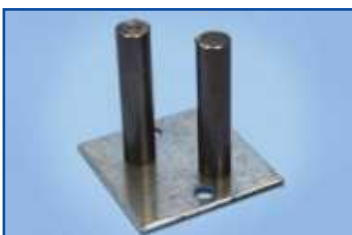

SHORT COUPLER

ASCC

Part Number	50x50	75x50	75x75	100x50	100x75	100x100	150x50	150x75	150x100	150x150
ASCC	22	32	33	42	43	44	62	63	64	66

CABLE RETAINER

ACR

Part Number	50x50	75x50	75x75	100x50	100x75	100x100	150x50	150x75	150x100	150x150
ACR	2	3	3	4	4	4	6	6	6	6

PIN RACK

APR

Part Number	50x50	75x50	75x75	100x50	100x75	100x100	150x50	150x75	150x100	150x150
APR	22	32	33	42	43	44	62	63	64	66