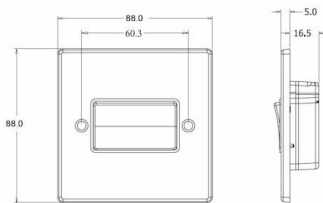

Item Image

Wiring

Dimensions

Hamilton® HARTLAND
1 GANG 10A TRIPLE
POLE ROCKER SWITCH

74 TP BL-B

Hartland Satin Steel 1 gang 10A Triple Pole Rocker. Standard Insert will be Black with a Black surround.

Primary Range	Hartland
Insert Type	Triple Pole Fan Isolators
Plate Finish	Satin Steel
Frame Finish	
Switch Colour	Black
Body & Switch Trim	Black
Height	Single = 88mm
Width	Single = 88mm
Depth	Single = 5mm
Fixing Hole Centres	Box Fixing = 60.3mm Box Fixing = 60.3mm
Minimum Wall Box Depth	25mm
Wattage	
Switched Poles	Triple
Current Rating	10A
Voltage	220/250V AC
Max load	10 Amp resistive
Contact Gap Minimum	3mm
Terminal Capacity 1	5 x 1mm ²
Terminal Capacity 2	4 x 1.5mm ²
Terminal Capacity 3	1 x 2.5mm ²
Terminal Capacity 4	1 x 4mm ² Multi-Strand
Terminal Capacity 5	1 x 6mm ²
Earth Terminal Capacity 1	5 x 1mm ²
Earth Terminal Capacity 2	4 x 1.5mm ²
Earth Terminal Capacity 3	3 x 2.5mm ²
Earth Terminal Capacity 4	1 x 4mm ² Multi-Strand
Earth Terminal Capacity 5	1 x 6mm ²
Product Class 1	Must be earthed
Ambient Operating Temperature	-5° to +40° C
Recommended Location	Indoor use only
Standard/Approval	BS EN 60669-1
Patents and Trademarks	Trade Mark No. 2344778