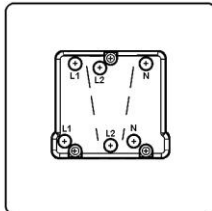

Item Image

Wiring

Dimensions

Hamilton® HARTLAND
1 GANG 10A TRIPLE
POLE ROCKER SWITCH

74 TP BL-B

Hartland Satin Steel 1 gang 10A Triple Pole Rocker. Standard Insert will be Black with a Black surround.

Primary Range	Hartland
Insert Type	Triple Pole Fan Isolators
Plate Finish	Satin Steel
Frame Finish	
Switch Colour	Black
Body & Switch Trim	Black
Height	Single = 88mm
Width	Single = 88mm
Depth	Single = 5mm
Fixing Hole Centres	Box Fixing = 60.3mm Box Fixing = 60.3mm
Minimum Wall Box Depth	25mm
Wattage	
Switched Poles	Triple
Current Rating	10A
Voltage	220/250V AC
Max load	10 Amp resistive
Contact Gap Minimum	3mm
Terminal Capacity 1	5 x 1mm ²
Terminal Capacity 2	4 x 1.5mm ²
Terminal Capacity 3	1 x 2.5mm ²
Terminal Capacity 4	1 x 4mm ² Multi-Strand
Terminal Capacity 5	1 x 6mm ²
Earth Terminal Capacity 1	5 x 1mm ²
Earth Terminal Capacity 2	4 x 1.5mm ²
Earth Terminal Capacity 3	3 x 2.5mm ²
Earth Terminal Capacity 4	1 x 4mm ² Multi-Strand
Earth Terminal Capacity 5	1 x 6mm ²
Product Class 1	Must be earthed
Ambient Operating Temperature	-5° to +40° C
Recommended Location	Indoor use only
Standard/Approval	BS EN 60669-1
Patents and Trademarks	Trade Mark No. 2344778