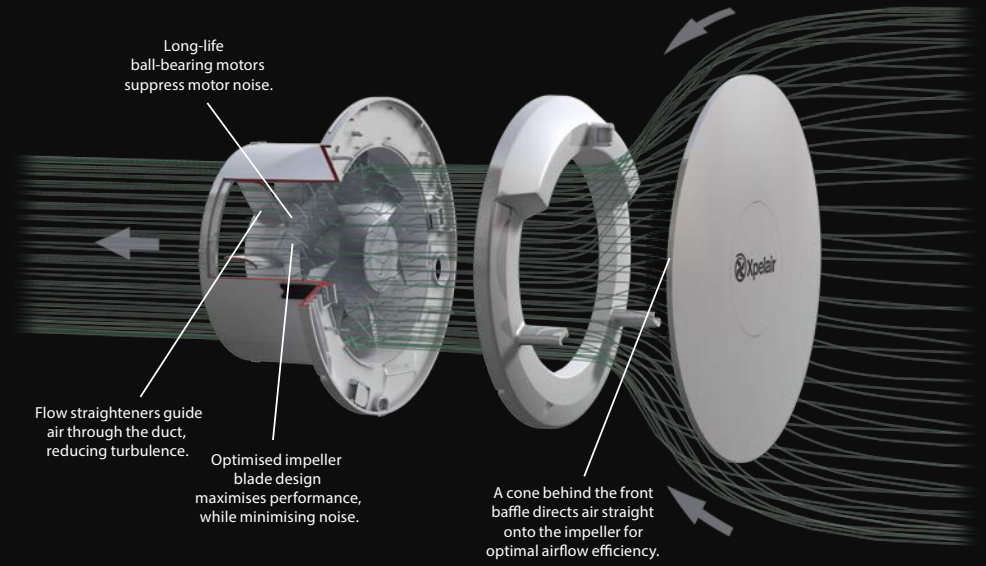

# Simply Silent™ Contour C6 6"/150mm axial extract fan range

The Simply Silent™ Contour C6 intermittent extract fan range has been designed to blend seamlessly with the surrounding décor. These fans control humidity, odours and mould growth effectively in kitchens, utility rooms, larger bathrooms and individual offices. The Contour 6 range has two speeds, selectable at install.

Product Features	C6S	C6TS	C6PS	C6HTS	C6R	C6TR	C6PR	C6HTR
Reference Number	93170AW	93172AW	93174AW	93176AW	93171AW	93173AW	93175AW	93177AW
Design	Square	Square	Square	Square	Round	Round	Round	Round
Standard	✓				✓			
Timer		✓		✓		✓		✓
Pullcord			✓				✓	
Humidistat				✓				✓
Backdraught Shutter	✓	✓	✓	✓	✓	✓	✓	✓