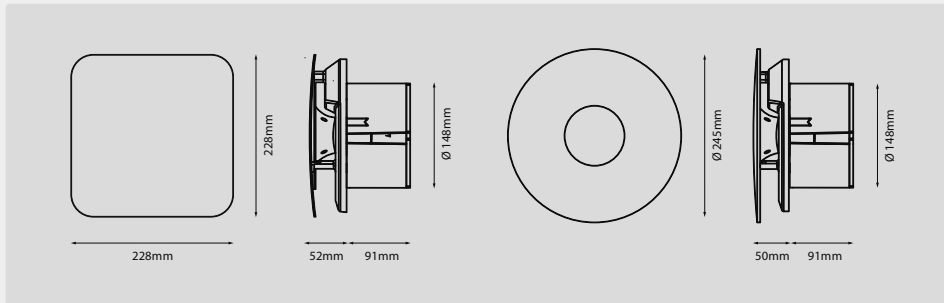

Product Features	C6S	C6TS	C6PS	C6HTS	C6R	C6TR	C6PR	C6HTR
Reference Number	93170AW	93172AW	93174AW	93176AW	93171AW	93173AW	93175AW	93177AW
Design	Square	Square	Square	Square	Round	Round	Round	Round
Standard	✓				✓			
Timer		✓		✓		✓		✓
Pullcord			✓				✓	
Humidistat				✓				✓
Backdraught Shutter	✓	✓	✓	✓	✓	✓	✓	✓

Product Selector	C6
Speeds	2
Extract Performance (l/s)	54/61
Extract Performance (m³/h)	194/217
Electrical Power Rating (W)	15/22
Specific Fan Power (W/l/s)	0.28/0.36
Sound Pressure Level (dBA@3m)	41/44
IP Rating	IPX4