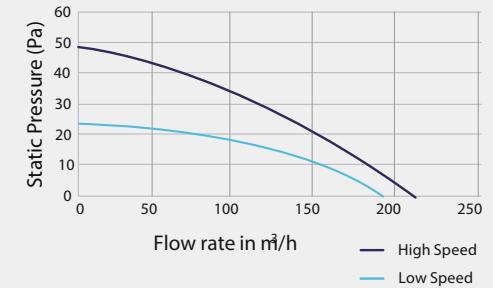

Product Features	C6S	C6TS	C6PS	C6HTS	C6R	C6TR	C6PR	C6HTR
Reference Number	93170AW	93172AW	93174AW	93176AW	93171AW	93173AW	93175AW	93177AW
Design	Square	Square	Square	Square	Round	Round	Round	Round
Standard	✓				✓			
Timer		✓		✓		✓		✓
Pullcord			✓				✓	
Humidistat				✓				✓
Backdraught Shutter	✓	✓	✓	✓	✓	✓	✓	✓

Product Selector	C6
Speeds	2
Extract Performance (l/s)	54/61
Extract Performance (m³/h)	194/217
Electrical Power Rating (W)	15/22
Specific Fan Power (W/l/s)	0.28/0.36
Sound Pressure Level (dBA@3m)	41/44
IP Rating	IPX4

Low Speed	
Static Pressure (Pa)	Flow rate in m³/h
0	193.46
3.2	182.99
5.8	172.59
9.2	161.51
12.2	149.60
14.2	136.66
16.3	122.34
17.8	106.08
19.4	86.79
21.6	61.62
23.5	0.00

High Speed	
Static Pressure (Pa)	Flow rate in m³/h
0	218.32
4.2	208.20
9.2	196.35
13	183.73
16.3	170.17
19.8	155.44
23.9	139.14
29.5	120.64
35.8	98.68
42.2	70.05
48.6	0.00