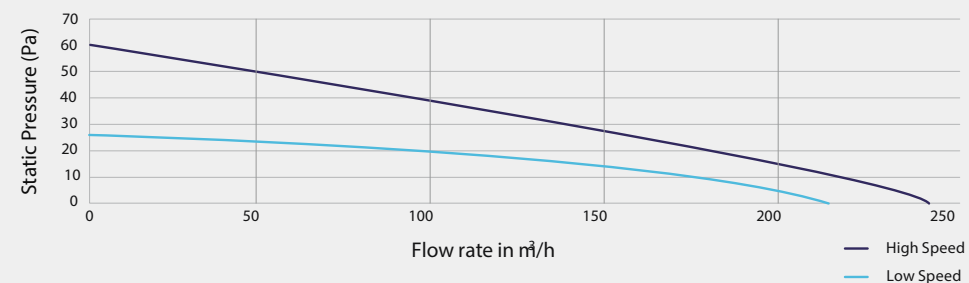

## 6"/150mm axial extract fan range

The Simply Silent™ DX150 intermittent extract fan range is designed for those looking for something conventional, with a modern twist. These fans control humidity, odours and mould growth effectively in kitchens, utility rooms, larger bathrooms and individual offices. Suitable for both wall and ceiling fitting. The DX150 range has two speeds, selectable at install.

Product Features	DX150S	DX150TS	DX150PS	DX150HTS	DX150R	DX150TR	DX150PR	DX150HTR
Reference Number	93070AW	93072AW	93074AW	93076AW	93071AW	93073AW	93075AW	93077AW
Design	Square	Square	Square	Square	Round	Round	Round	Round
Standard	✓				✓			
Timer (adjustable 30s – 30mins)		✓		✓		✓		✓
Pullcord			✓				✓	
Humidistat				✓				✓
Backdraught Shutter	✓	✓	✓	✓	✓	✓	✓	✓

Product Selector	DX150
Speeds	2
Extract Performance (l/s)	60/67
Extract Performance (m³/h)	214/241
Electrical Power Rating (W)	15/22.6
Specific Fan Power (SFP) (W/l/s)	0.25/0.34
Sound Pressure Level (dBA@3m)	39/42
IP Rating	IPX4