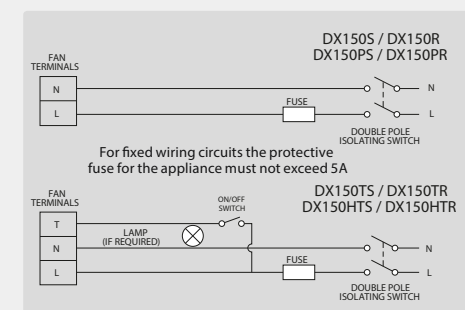

Low Speed		High Speed	
Static Pressure (Pa)	Flow rate in m³/h	Static Pressure (Pa)	Flow rate in m³/h
0	213.66	0	241.10
2.6	203.27	5.5	228.76
5.4	191.70	9.8	215.72
8	179.38	14.5	201.85
11.5	166.15	18.3	186.94
13.6	151.76	22	170.74
16.3	135.85	25.1	152.82
18.3	117.79	29.3	132.49
20.2	96.36	35	108.37
21.3	68.40	42.2	76.90
25.3	0.00	59.6	0.00