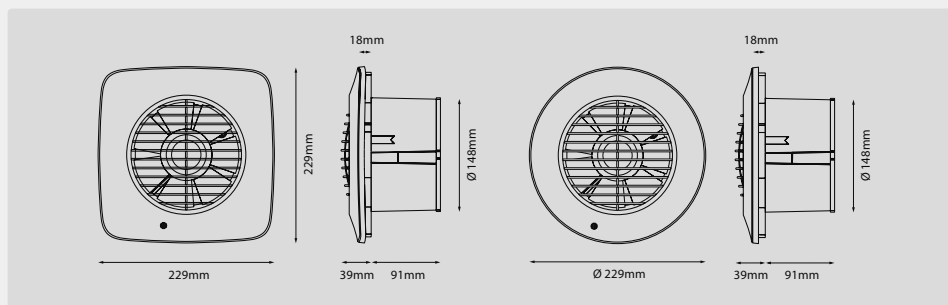

Product Features	DX150S	DX150TS	DX150PS	DX150HTS	DX150R	DX150TR	DX150PR	DX150HTR
Reference Number	93070AW	93072AW	93074AW	93076AW	93071AW	93073AW	93075AW	93077AW
Design	Square	Square	Square	Square	Round	Round	Round	Round
Standard	✓				✓			
Timer (adjustable 30s – 30mins)		✓		✓		✓		✓
Pullcord			✓				✓	
Humidistat				✓				✓
Backdraught Shutter	✓	✓	✓	✓	✓	✓	✓	✓