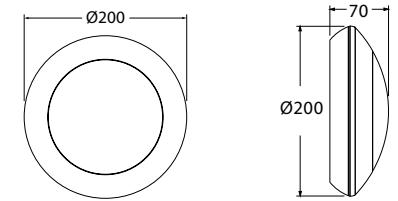

BERTINA

Product	Lamp	Colour	Code
Bertina	7W LED GX53	Black	1B1.000.AY.C1K
Bertina	7W LED GX53	White	1B1.000.WY.C1K
Bertina	10W LED GX53	Black	1B1.000.AY.D1K
Bertina	10W LED GX53	White	1B1.000.WY.D1K