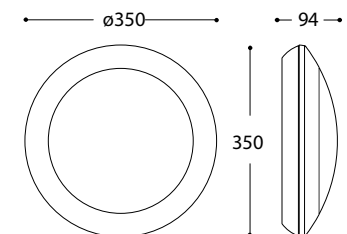

BERTA

Product	Lamp	Colour	Code
Berta	11W LED GX53	Black	1B2.000.AY.B1K
Berta	11W LED GX53	White	1B2.000.WY.B1K
Berta	18W LED GX53	Black	1B2.000.AY.E1K
Berta	18W LED GX53	White	1B2.000.WY.E1K

UMBERTA

Product	Lamp	Colour	Code
Umberta	11W LED GX53	Black	1B3.000.AY.B1K
Umberta	11W LED GX53	White	1B3.000.WY.B1K
Umberta	18W LED GX53	Black	1B3.000.AY.E1K
Umberta	18W LED GX53	White	1B3.000.WY.E1K