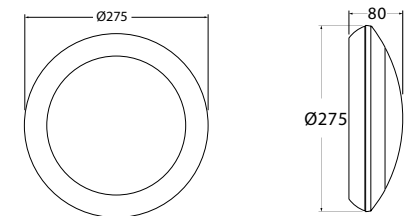

BERTA

Product	Lamp	Colour	Code
Berta	11W LED GX53	Black	1B2.000.AY.B1K
Berta	11W LED GX53	White	1B2.000.WY.B1K
Berta	18W LED GX53	Black	1B2.000.AY.E1K
Berta	18W LED GX53	White	1B2.000.WY.E1K

UMBERTA

Product	Lamp	Colour	Code
Umberta	11W LED GX53	Black	1B3.000.AY.B1K
Umberta	11W LED GX53	White	1B3.000.WY.B1K
Umberta	18W LED GX53	Black	1B3.000.AY.E1K
Umberta	18W LED GX53	White	1B3.000.WY.E1K