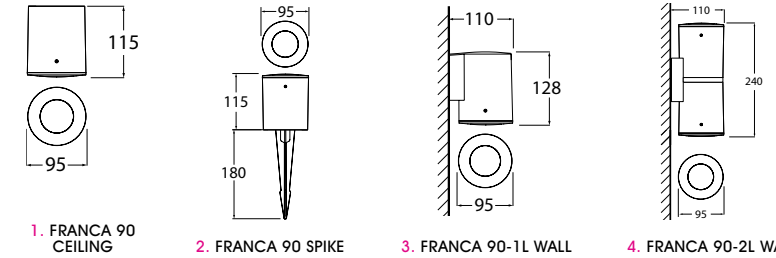

1. FRANCA 90 CEILING 2. FRANCA 90 SPIKE 3. FRANCA 90-1L WALL 4. FRANCA 90-2L WALL

1. FRANCA 90 CEILING

Product	Lamp	Colour	Code
Franca 90 Ceiling	3.5W LED GU10	Black	3A7.000.AX.U1K
Franca 90 Ceiling	3.5W LED GU10	Grey	3A7.000.LX.U1K
Franca 90 Ceiling	6W LED GU10	Black	3A7.000.AX.L1K
Franca 90 Ceiling	6W LED GU10	Grey	3A7.000.LX.L1K

2. FRANCA 90 SPIKE

Product	Lamp	Colour	Code
Franca 90 Spike	3.5W LED GU10	Black	3A7.001.AX.U1K
Franca 90 Spike	3.5W LED GU10	Grey	3A7.001.LX.U1K
Franca 90 Spike	6W LED GU10	Black	3A7.001.AX.L1K
Franca 90 Spike	6W LED GU10	Grey	3A7.001.LX.L1K

3. FRANCA 90-1L WALL

Product	Lamp	Colour	Code
Franca 90-1L Wall	3.5W LED GU10	Black	3A7.002.AX.U1K
Franca 90-1L Wall	3.5W LED GU10	Grey	3A7.002.LX.U1K
Franca 90-1L Wall	6W LED GU10	Black	3A7.002.AX.L1K
Franca 90-1L Wall	6W LED GU10	Grey	3A7.002.LX.L1K

4. FRANCA 90-2L WALL

Product	Lamp	Colour	2700K	4000K
Franca 90-2L Wall	2 x 3.5W LED GU10	Black	3A7.003.AX.U2K (CCT)	
Franca 90-2L Wall	2 x 3.5W LED GU10	Grey	3A7.003.LX.U2K (CCT)	
Franca 90-2L Wall Assembled	2 x 3.5W LED GU10	Black	3A7.003.AX.U2K.MR	3A7.003.AX.U2K.ML
Franca 90-2L Wall Assembled	2 x 3.5W LED GU10	Grey	3A7.003.LX.U2K.MR	3A7.003.LX.U2K.ML
Franca 90-2L Wall	2 x 6W LED GU10	Black	3A7.003.AX.L2K (CCT)	
Franca 90-2L Wall	2 x 6W LED GU10	Grey	3A7.003.LX.L2K (CCT)	
Franca 90-2L Wall Assembled	2 x 6W LED GU10	Black	3A7.003.AX.L2K.MR	3A7.003.AX.L2K.ML
Franca 90-2L Wall Assembled	2 x 6W LED GU10	Grey	3A7.003.LX.L2K.MR	3A7.003.LX.L2K.ML