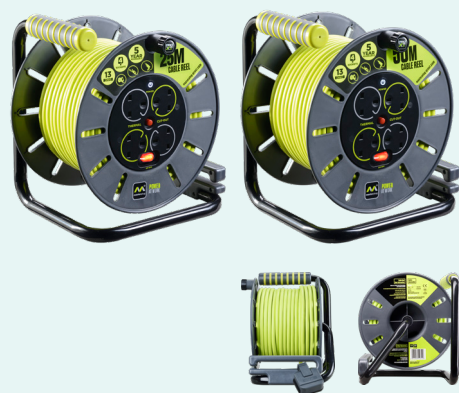

## Cassette Reel

- Four Sockets – allows you to connect four items safely into one outlet
- Socket Safety Shutters – prevents the insertion of foreign objects
- Ten Metres of Cable – to extend the reach of the socket
- Ergonomic Handle and Rear Grip – for comfort and ease of use
- Pull-Out Drum Handle – quickly wind in the cable at the end of each use
- Localised Power Switch – control the power where you are working

## Case Reel

- Four Sockets – allows you to connect four items safely into one outlet
- Socket Safety Shutters – prevents the insertion of foreign objects
- 15 Metres of Cable – to extend the reach of the socket
- Ergonomic Handle Grip – for comfort and ease of use
- Pull-Out Drum Handle – quickly wind in the cable at the end of each use
- Localised Power Switch – control the power where you are working

## Open Reels

- Four Sockets – allows you to connect four items safely into one outlet
- Socket Safety Shutters – prevents the insertion of foreign objects
- 25 or 50 Metres of Cable – to extend the reach of the socket
- Ergonomic Handle Grip – a two-tone superior handle grip, for comfort and longevity
- Pull-Out Drum Handle – quickly wind in the cable at the end of each use
- Localised Power Switch – control the power where you are working
- Integrated Cable Guide – reduces tangles and speeds up winding in

## Open Reel with USB

- Four Sockets – allows you to connect four items safely into one outlet
- Socket Safety Shutters – prevents the insertion of foreign objects
- 25 Metres of Cable – to extend the reach of the socket
- Two USB Ports (2.1A Shared) – for charging your portable devices whilst working, keeping power tools connected
- Ergonomic Handle Grip – a two-tone superior handle grip, for comfort and longevity
- Pull-Out Drum Handle – quickly wind in the cable at the end of each use
- Localised Power Switch – control the power where you are working
- Integrated Cable Guide – reduces tangles and speeds up winding in