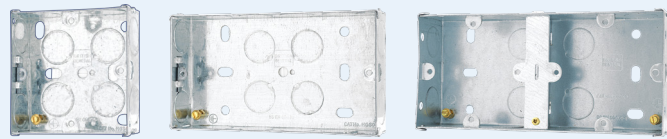

Dry Lining Boxes

- Chemical resistant
- Manufactured from PVC
- Select products complete with intumescent gasket to meet 17th edition IEE & document B of the UK building regulations
- Circular base knock-out size 25mm

907

919

Product Code	Description	Inner Carton	Outer Carton
907	Single, 35mm	10	100
907/10	Single, 35mm, Pack of 10	10	100
908	Double, 35mm	5	50
908/10	Double, 35mm, Pack of 10	10	100
916	Dual 35mm	5	50
917	Single, 47mm	10	100
918	Double, 47mm	5	50
919	Round 35mm	10	100
920	Triple 35mm, single and double	5	50

Steel Knock-Out Boxes

- Manufactured to BS EN 60670-1
- Complete with earth bond terminal

HGS02

HGS04

HGS08

Product Code	Description	Inner Carton	Outer Carton
HGS01	Single, 16mm deep	20	200
HGS02	Single, 25mm deep	10	100
HGS03	Single, 35mm deep	10	100
HGS04	Double, 25mm deep	5	50
HGS05	Double, 35mm deep	5	50
HGS06	Single, 47mm deep	10	100
HGS07	Double, 47mm deep	5	50
HGS07/C2	2 x double, 47mm deep – combination plate	-	20
HGS07/C4	4 x double, 47mm deep – combination plate	-	10
HGS08	Dual 35mm deep	5	50
HGS68	Double metal box (6g + 8g Grid)	5	25
HGS912	Triple metal box (9g + 12g Grid)	5	25

Flex Connectors

- Manufactured to BS 5733
- 2 plastic cable restraints retained by plated-steel slotted head screws
- Brass slotted head terminal screws

452

458

Product Code	Description	Inner Carton	Outer Carton
452	10 Amp, 3 pin, shrouded non-reversible male and female	20	200
458	10 Amp, 3 pin, solid brass through terminals	20	200