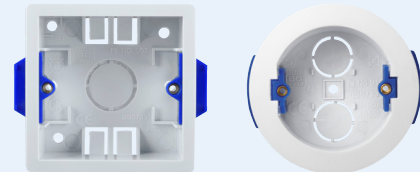

Dry Lining Boxes

- Chemical resistant
- Manufactured from PVC
- Select products complete with intumescent gasket to meet 17th edition IEE & document B of the UK building regulations
- Circular base knock-out size 25mm

Steel Knock-Out Boxes

- Manufactured to BS EN 60670-1
- Complete with earth bond terminal

HGS02

HGS04

HGS08

Product Code	Description	Inner Carton	Outer Carton
HGS01	Single, 16mm deep	20	200
HGS02	Single, 25mm deep	10	100
HGS03	Single, 35mm deep	10	100
HGS04	Double, 25mm deep	5	50
HGS05	Double, 35mm deep	5	50
HGS06	Single, 47mm deep	10	100
HGS07	Double, 47mm deep	5	50
HGS07/C2	2 x double, 47mm deep – combination plate	-	20
HGS07/C4	4 x double, 47mm deep – combination plate	-	10
HGS08	Dual 35mm deep	5	50
HGS68	Double metal box (6g + 8g Grid)	5	25
HGS912	Triple metal box (9g + 12g Grid)	5	25

Flex Connectors

- Manufactured to BS 5733
- 2 plastic cable restraints retained by plated-steel slotted head screws
- Brass slotted head terminal screws

452

458

Product Code	Description	Inner Carton	Outer Carton
452	10 Amp, 3 pin, shrouded non-reversible male and female	20	200
458	10 Amp, 3 pin, solid brass through terminals	20	200

Connector Strips

- Manufactured from thermoplastic
- Unique 'snap-off' spine design
- Maximum continuous temperature rating 80°C
- Nominal voltage 400V
- Fully backed-out screws to speed installations
- Manufactured to BS EN 60998-2-1