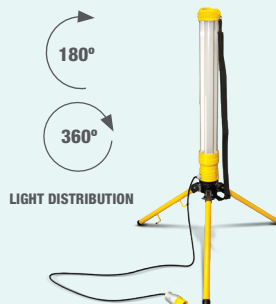

SITE 110V

The professional's choice for Portable Power

Open Area Work Light

- 3000mm H07RN-F 1.0mm² 3 core rubber cable
- 110V 16A plug to EN 60309
- ABS+PC+Aluminium

Cat No.	Lumens	Wattage	Input Wattage	Carton Qty
LSLOW361V-01	3600	40W	110V	4
LSLOW362V-01	3600	40W	220-240V	4

Portable Work Light

- 3000mm H07RN-F 1.5mm² 3 core rubber cable on pre-wired option
- 110V 16A plug to EN 60309
- Polycarbonate body and diffuser
- 110V input voltage

Cat No.	Lumens	Wattage	Carton Qty
LSLPW181V-01	1800	22W	8

Plasterers Work Light

- 3000mm H07RN-F 1.5mm² 3 core rubber cable
- 2x16A outlet sockets
- 110V 16A plug to EN 60309
- Polycarbonate body and diffuser and steel stand
- 110V input voltage

Cat No.	Lumens	Wattage	Carton Qty
LSLPL261V-01	2600	30W	2

OUTLET SOCKET

22 Metre LED Festoon Light

- 22 metre festoon cable with lamp holders every 2 metres
- 110V 16A plug to EN 60309
- Complete with E27 LED lamps and protective guards
- 110V input voltage

Cat No.	Lumens	Wattage	Cable Length
LSLFS22ES1V-01	10x850	10x9W	22m