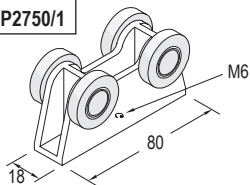

P1 PVC END CAP

Part No.	Color	□
139 41 98	Blue	
139 41 96	White	41x41
139 41 97	Black	

P3 END CAP

PVC

Part No.	Color	□
139 21 98	Blue	
139 21 96	White	41x21
139 21 97	Black	

P2750/1

Roller Material
Acetal Based Plastic Natural