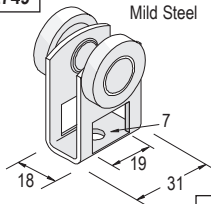

P2749

Roller Material
Mild Steel