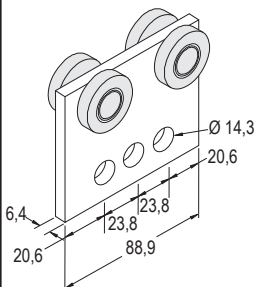

P2950

Roller Material
Mild Steel