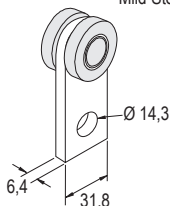

P2749

Roller Material
Mild Steel

ZP

P2949

Roller Material
Mild Steel

ZP

All of the trolleys
shown here are
used with P1000

P2950