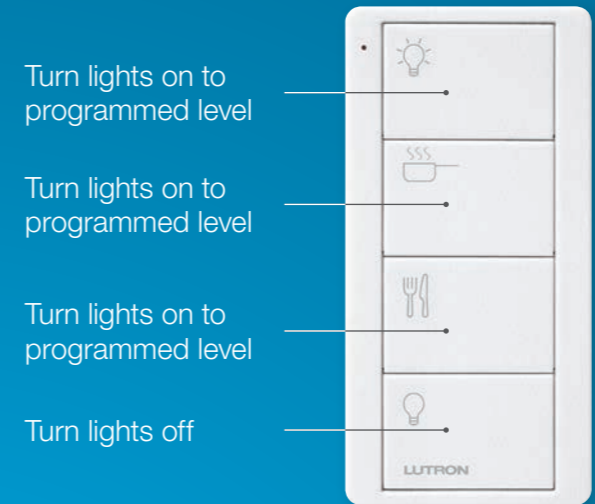

Pico scene keypads

Control lights, blinds, and audio. These keypads are available pre-engraved with common scenes for typical activities in a home. They autoconfigure in the Lutron App for RA2 Select, saving you time, and can be easily configured in the app to personalise for the homeowner.

2-button Scene keypads

Pico Entry scene keypad
PK2-2B-TAW-P01

Use the “Away” button to turn off and lower blinds when leaving your house and the “Home” button when you come back to turn entry lights on and raise blinds.

	 Ceiling lights	 Table lamp	 Blinds
Home	100%	50%	Open
Away	Off	Off	Closed

4-button Scene keypads

Pico Kitchen scene keypad
PK2-4B-TAW-P02

Control all the kitchen lights with a single button press.

	 Ceiling lights	 Island lights	 Pendant	 Blinds
Bright	100%	100%	100%	Open
Cooking	100%	N/A	50%	75% Open
Dining	20%	65%	50%	Half Open
Off	Off	Off	Off	Closed