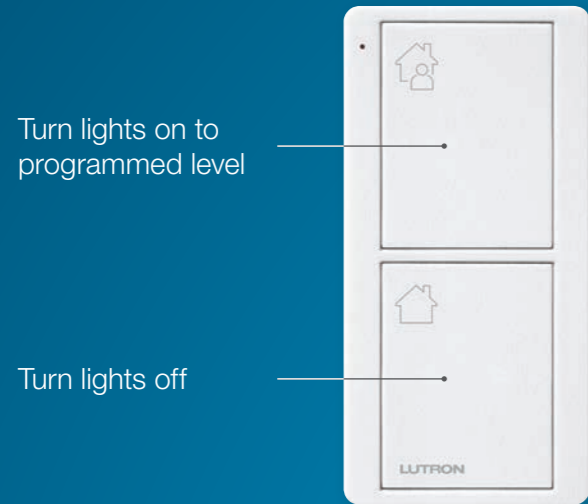

Pico scene keypads

Control lights, blinds, and audio. These keypads are available pre-engraved with common scenes for typical activities in a home. They autoconfigure in the Lutron App for RA2 Select, saving you time, and can be easily configured in the app to personalise for the homeowner.

2-button Scene keypads

Pico Entry scene keypad
PK2-2B-TAW-P01

Use the “Away” button to turn off and lower blinds when leaving your house and the “Home” button when you come back to turn entry lights on and raise blinds.

	 Ceiling lights	 Table lamp	 Blinds
Home	100%	50%	Open
Away	Off	Off	Closed

4-button Scene keypads

Pico Kitchen scene keypad
PK2-4B-TAW-P02

Control all the kitchen lights with a single button press.

	 Ceiling lights	 Island lights	 Pendant	 Blinds
Bright	100%	100%	100%	Open
Cooking	100%	N/A	50%	75% Open
Dining	20%	65%	50%	Half Open
Off	Off	Off	Off	Closed