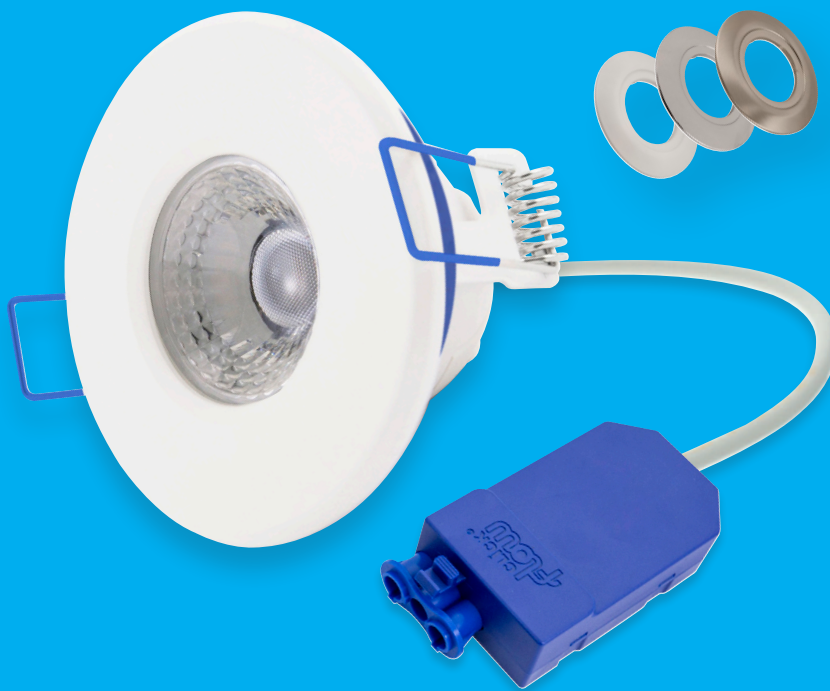

INCEPTOR® NANO^{V2}

FIRE-RATED LED ADJUSTABLE & FIXED DOWNLIGHTS

Shallow recess depth with a powerful SMD light source, paired with a 60° Multi-faceted, Halogen-effect lens for exceptional light quality.

Inceptor® Convertor Plates

Both Fixed & Adjustable are available in 3 different colours

Fast Fit Flow™ Connector

Complete with Remote Driver & prewired push-fit Flow™ Connector

Colour Temperature

Features & Benefits

35,000 Hour
Lifetime

60° Beam
Angle

Includes Flow
Connector

30, 60 & 90
Minute Fire-Rating

5 Year
Warranty