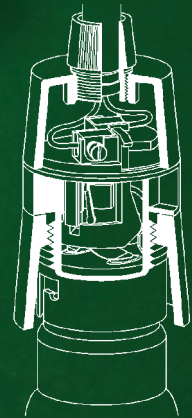

## CEILING ACCESSORIES

The extensive range of Crabtree ceiling accessories combines modern styling with advanced safety design features.

The standard range of ceiling accessories now offers a competitive alternative to the safety range.

The Crabtree range of Luminaire Support Couplers (LSC) provide flexibility and versatility to meet the demands of many domestic, commercial and industrial lighting applications.

Design of the Safety lampholder body is common to both pendant and batten lampholders. This ensures that the lamp must be fully inserted before the lampholder contacts become 'live'.