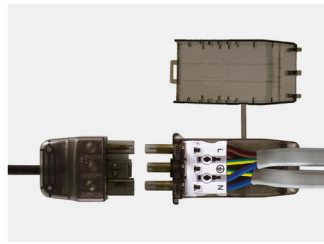

DOWNLIGHTS SPECIFICATION SHEET