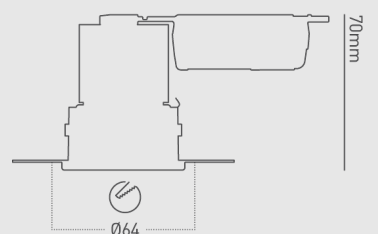

PHOTOMETRICS @ 25°C

Product code	Finish	Feature I	Wattage	Colour	Beam angle	lm	lm/W	lx @ 1m
DL282WHNWDIM	Matt white	Non-emergency	5.5W	4000K	38°	580	105	1241
DL282WHWWDIM	Matt white	Non-emergency	5.5W	3000K	38°	550	100	1177
DL282WHNDEM	Matt white	Emergency	5.5W	4000K	38°	580	105	1241
DL282WHWDEM	Matt white	Emergency	5.5W	3000K	38°	550	100	1177

WIRING INFORMATION

Cable / Flying Lead	0.15m
Cable Required for Connector	Push-fit terminal for: Twin & Earth (6242Y 2x1.5mm ²) or 3-core cable (R02V 3x1.5mm ²)
Type of Wiring Required	Parallel

LED DRIVER

Product code	Input	SELV	Dimming	Bathroom zone	Min	Max
N/A (integrated SELV driver)	220-240V	SELV	Yes (mains)	1 (ceiling only)	N/A	N/A

Beam angle: 38°

Ø114/172mm

DOWNLIGHTS SPECIFICATION SHEET

ACCESSORIES

DM298FP	Faceplate dimmer	Sold separately
DM298GRID	Grid dimmer	Sold separately
DLCVT170	H5 converter plate	Sold separately
LEDEP06	Emergency converter	Sold separately
Collingwood Smart System	Range available to turn the ordinary extraordinary	Sold separately