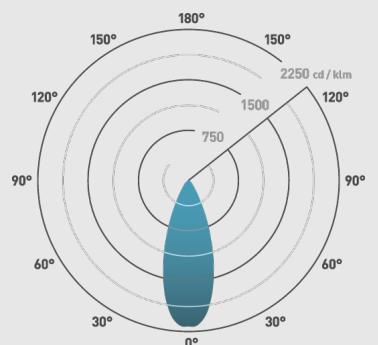

LED DRIVER

Product code	Input	SELV	Dimming	Bathroom zone	Min	Max
N/A (integrated SELV driver)	220-240V	SELV	Yes (mains)	1 (ceiling only)	N/A	N/A

Beam angle: 38°