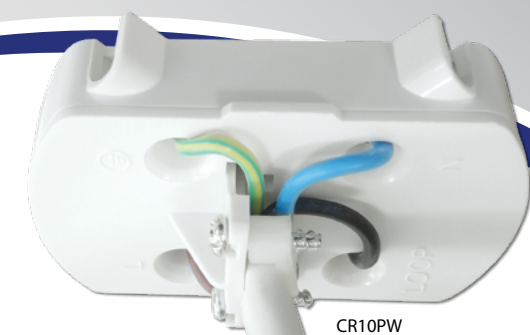

Top of fitting

CR10

CR10PW

PLUG IN CEILING ROSE

- Urea construction • 6 Amp rating 4 terminal • BESA box mounting
- Shrouded plug terminals and cord grip: complies with 2.2kg load test
- 4 terminals as standard offering extra live connection: ideal for emergency auxiliary use

- CR10PW:**
- Pre-wired with 2 metres of heat resistant 4 core flex: time saving, easy installation

Code	Version	IP Rating	MOM / OPQ
CR10	Un-wired	IP20	10 / 180
CR10PW	Pre-wired		10 / 60