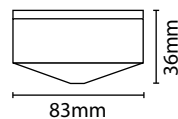

Top of fitting

CR10

CR10PW

PLUG IN CEILING ROSE

- Urea construction • 6 Amp rating 4 terminal • BESA box mounting
- Shrouded plug terminals and cord grip: complies with 2.2kg load test
- 4 terminals as standard offering extra live connection: ideal for emergency auxiliary use

- CR10PW:**
- Pre-wired with 2 metres of heat resistant 4 core flex: time saving, easy installation

Code	Version	IP Rating	MOM / OPQ
CR10	Un-wired	IP20	10 / 180
CR10PW	Pre-wired		10 / 60